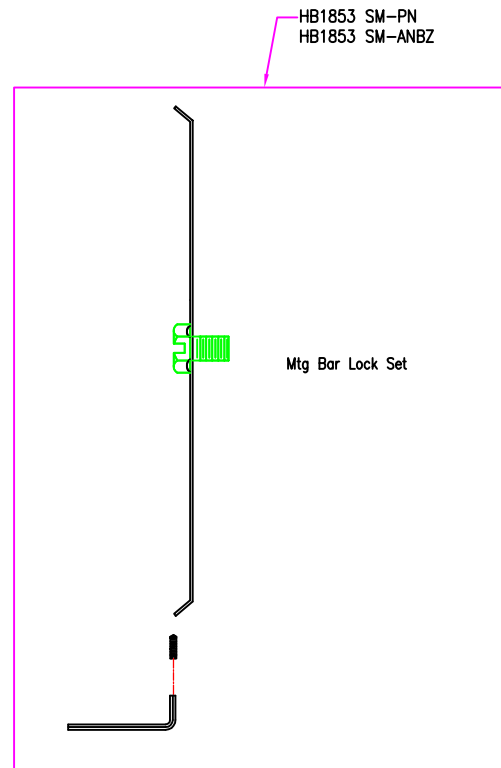

Part number & detail:

09/12,2017 Rev: 1

GENERATION BRANDS