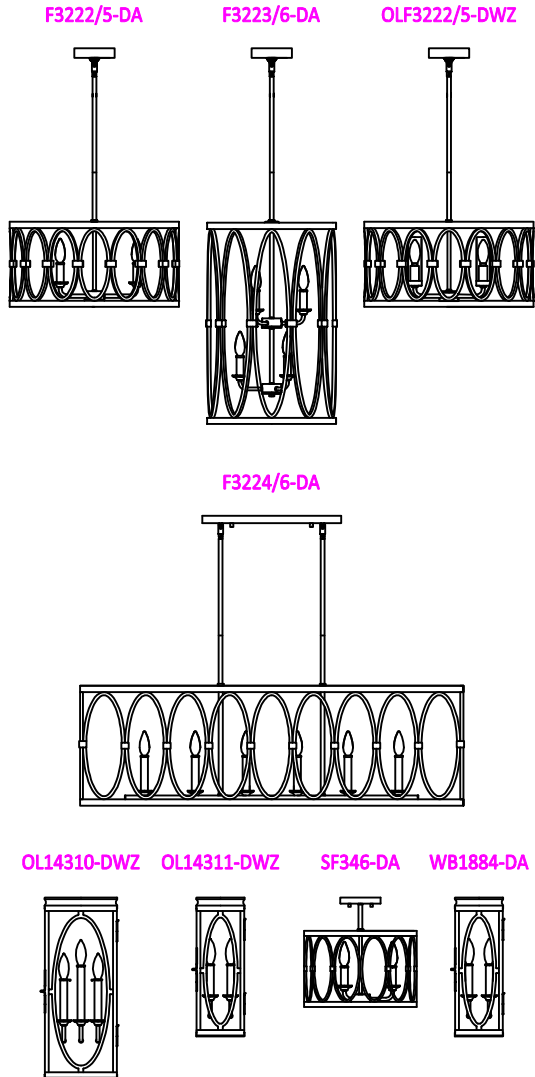

Patrice Collection (FSS18 103) Replacement Parts

All New Replacement Parts:

Part Number	Description	Used On
CKA103-XXX	Canopy Kit, Including Canopy, U-channel Mtg bar, RTN, Hex nut(2), Washer(2), Screw collar set & swivel	F3222/5, F3223/6, OLF3222/5
CKB103-DA	Canopy Kit, Including canopy, U-channel Mtg bar, RTN, Hex nut(4), Washer(4), Screw collar set, Finial nut(2), Reinforcing plate & swivel(2)	F3224/6DA
HB103-XXX	Hardware bag, for Patrice Collection	For Patrice collection
GLA103	Front Glass Panel, 8 7/8"(L) X 21 1/8"(H) X 1/8"(T),	OL14310
GLB103	Side Glass Panel, 4"(L) X 21 1/4"(H) X 1/8"(T)	OL14310
GLC103	Front Glass Panel, 5 3/4"(L) X 16"(H) X 1/8"(T)	OL14311, WB1884
GLD103	Side Glass Panel, 3 7/8"(L) X 16"(H) X 1/8"(T)	OL14311, WB1884
STEMKIT-12-XXX	Accessory stem kit including $\phi 1/2"$ X 12"(3pcs) & $\phi 1/2"$ X 6"(1pc)	F3222/5, F3223/6, OLF3222/5, F3224/6DA

Part number & detail:

Technical drawings of replacement parts with labels and descriptions:

- **HB103-DA, HB103-DWZ:** Hardware bag, for Patrice Collection
- **CKA103-DA, CKA103-DWZ:** Canopy Kit, Including Canopy, U-channel Mtg bar, RTN, Hex nut(2), Washer(2), Screw collar set & swivel
- **CKB103-DA:** Canopy Kit, Including canopy, U-channel Mtg bar, RTN, Hex nut(4), Washer(4), Screw collar set, Finial nut(2), Reinforcing plate & swivel(2)
- **Mtg Bar Lock Set, For OL14311DWZ, WB1884DA:** Hardware for mounting bar
- **Mtg Bar Lock Set, For SF346DA:** Hardware for mounting bar
- **Mtg Bar Lock Set, For OL14310DWZ:** Hardware for mounting bar
- **Nut Cover Ring, 1 pc For F3222/5DA, F3223/6DA, OLF3222/5DWZ, 2 pcs For SF346DA:** Hardware for mounting bar
- **Milky Silicone Pad For OLF3222/5:** Pad for glass panel
- **Candle tube cover:** Cover for candle tube
- **$\phi 7/8"$ Candle tube, 5 3/8" Long(2pcs) For OL14310:** Candle tube for OL14310
- **$\phi 7/8"$ Candle tube, 2 5/8" Long For F3222/5, F3223/6, SF346:** Candle tube for F3222/5, F3223/6, SF346
- **$\phi 7/8"$ Candle tube, 7" Long(1pc) For OL14310:** Candle tube for OL14310
- **$\phi 7/8"$ Candle tube, 4 5/8" Long For F3224/6:** Candle tube for F3224/6
- **$\phi 1 5/8"$ Candle tube, 6" Long For OLF3222/5:** Candle tube for OLF3222/5
- **GLA103:** Front Glass Panel, 8 7/8"(L) X 21 1/8"(H) X 1/8"(T)
- **GLB103:** Side Glass Panel, 4"(L) X 21 1/4"(H) X 1/8"(T)
- **GLC103:** Front Glass Panel, 5 3/4"(L) X 16"(H) X 1/8"(T)
- **GLD103:** Side Glass Panel, 3 7/8"(L) X 16"(H) X 1/8"(T)
- **STEMKIT-12-DA, STEMKIT-12-DWZ:** Accessory stem kit including $\phi 1/2"$ X 12"(3pcs) & $\phi 1/2"$ X 6"(1pc)

GENERATION BRANDS