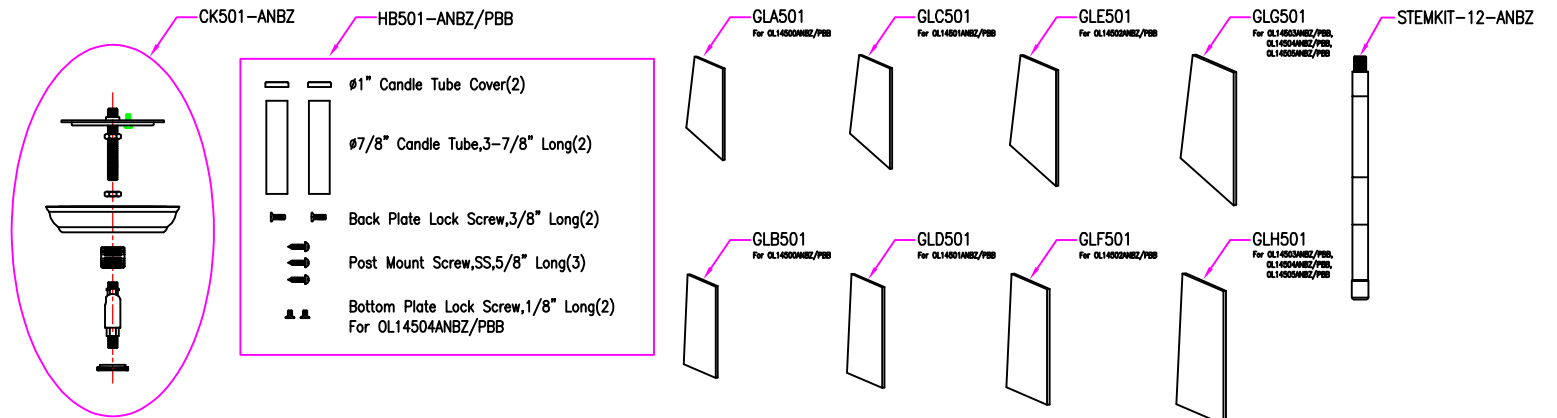

Lindbergh Collection (SGLHD501) Replacement Parts

All New Replacement Parts:

Part Number	Description	Used On
CK501-ANBZ	Canopy Kit,Including Canopy,Mtg bar,Hex nut(2),RTN,Screw collar set and Swivel	OL14505ANBZ/PBB
HB501-ANBZ/PBB	Hardware bag,For Lindbergh Collection	For Lindbergh Collection
GLA501	Glass Panel,W 6-5/8" E 4-7/8" with 8-7/8" height	OL14500ANBZ/PBB
GLB501	Glass Panel,W 4-3/8" E 3-3/4" with 8-7/8" height	OL14500ANBZ/PBB
GLC501	Glass Panel,W 7" E 5-3/8" with 10-1/4" height	OL14501ANBZ/PBB
GLD501	Glass Panel,W 5-1/8" E 4-5/8" with 10-1/4" height	OL14501ANBZ/PBB
GLE501	Glass Panel,W 8-1/4" E 6-1/2" with 11-3/4" height	OL14502ANBZ/PBB
GLF501	Glass Panel,W 6-1/8" E 5-3/8" with 11-3/4" height	OL14502ANBZ/PBB
GLG501	Glass Panel,W 10-1/4" E 8" with 14" height	OL14503ANBZ/PBB,OL14504ANBZ/PBB,OL14505ANBZ/PBB
GLH501	Glass Panel,W 6-7/8" E 6" with 14" height	OL14503ANBZ/PBB,OL14504ANBZ/PBB,OL14505ANBZ/PBB
STEMKIT-12-ANBZ	Accessory stem kit including $\phi 1/2"$ X 12"(3pcs) & $\phi 1/2"$ X 6"(1pc)	OL14505ANBZ/PBB

Part number & detail:

GENERATION BRANDS