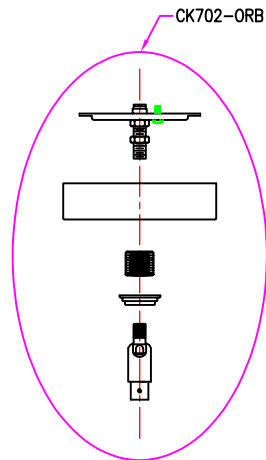

Hilo Collection (FSS18 702) Replacement Parts

All New Replacement Parts:

Part Number	Description	Used On
CK702-ORB	Canopy Kit, Including Canopy, U-channel Mtg bar, RTN, Hex nut(2), Washer(2), Screw collar set & swivel	OLF3295/9, OLF3296/12
HB702-ORB	Hardware bag, Milky Silicone Pad	OLF3295/9, OLF3296/12
GL702	Glass, #1 5/8" with 6" height, Clear	OLF3295/9, OLF3296/12
STEMKIT-12-ORB	Accessory stem kit including $\phi 1/2"$ X 12"(3pcs) & $\phi 1/2"$ X 6"(1pc)	OLF3295/9, OLF3296/12

Part number & detail:

OLF3295/9ORB

OLF3296/12ORB

12/15,2017 Rev: 2

GENERATION BRANDS