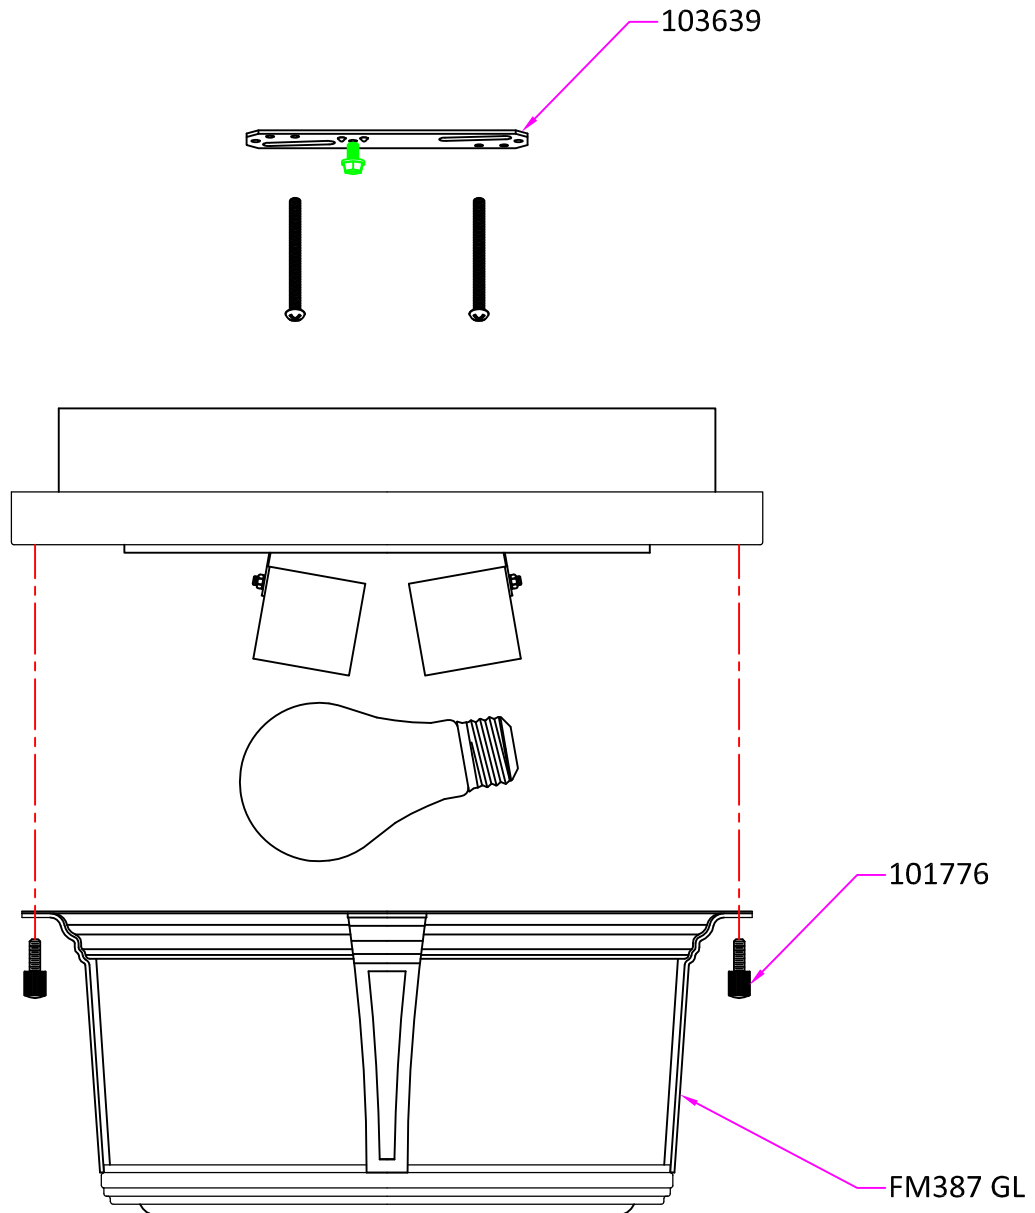

# Replacement Parts

## FM387PN

Qty.	Part #	Description
	103639	1.4MM Mounting Bar
	101776	(4) Mounting Thumbscrew + Knurled Nut PN
	FM387 GL	Paint White inside Etched Glass Dia 8-3/4" H 4-3/8"