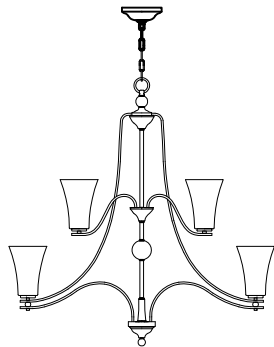

# Evington Collection (MF1100) Replacement Parts

F3075/6SN

F3075/6SG

F3076/9SN

F3076/9SG

SF334/SN  
SF334/SG

P1415/SN  
P1415/SG

## All New Replacement Parts:

Part Number	Description	Used On
CKA1100-SG	Canopy Kit-A, including canopy(ø5 1/4"), Mtg bar(1/8-27UNF), hex nut(2), RTN, screw collar(ø23MM)	F3076/9SG, F6075/6SG
CKA1100-SN	Canopy Kit-A, including canopy(ø5 1/4"), Mtg bar(1/8-27UNF), hex nut(2), RTN, screw collar(ø23MM)	F3076/9SN, F6075/6SN
CKB1100-SG	Canopy Kit-B, including canopy(ø5 1/4"), Mtg bar(1/8-27UNF), hex nut(2), RTN, screw collar(ø23MM), 90° rotary joint	P1415SG
CKB1100-SN	Canopy Kit-B, including canopy(ø5 1/4"), Mtg bar(1/8-27UNF), hex nut(2), RTN, screw collar(ø23MM), 90° rotary joint	P1415SN
GLA1100	Glass, ø5", with 6-5/8" height	F3075-6SN, F3076/9SN
GLB1100	Glass, ø5-1/2", with 8" height	P1415SN, P1415SG
GLC1100	Glass, ø14", with 4-7/8" height	SF334SN, SF334SG
HB1100-SG	Hardware Bag, For MF1100 Collection	For MF1100 Collection
HB1100-SN	Hardware Bag, For MF1100 Collection	For MF1100 Collection