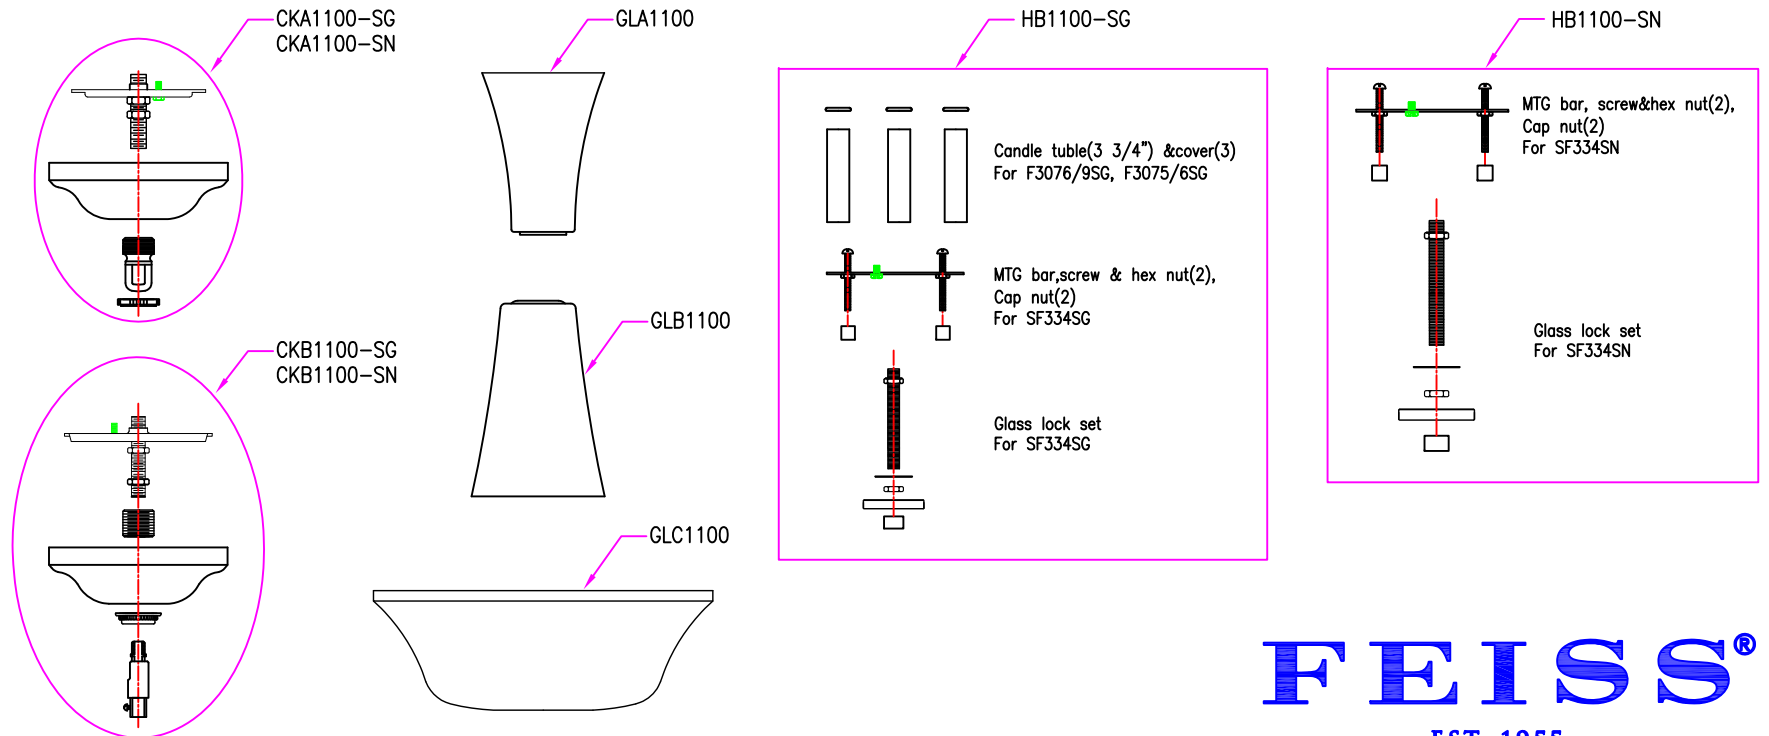

Part number & detail:

FEISS®

EST. 1955
www.feiss.com