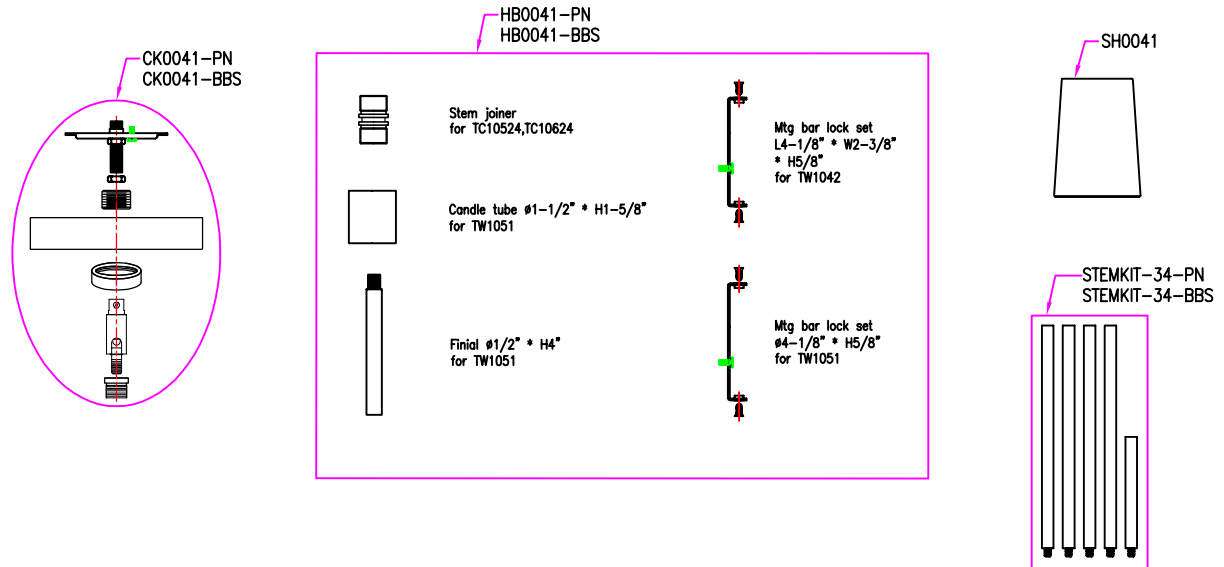

# Beckham Modern Collection (0041) Replacement Parts

TC10524-PN  
TC10524-BBS

TW1042-PN  
TW1042-BBS

TW1051-PN  
TW1051-BBS

TC10624-PN  
TC10624-BBS

Part Number	Description	Used On
CK0041-XXX	Canopy kit includes canopy, Mtg plate, hex nut(2PCS), RTN, screw collar set, pivot & stem cap	TC10524, TC10624
HB0041-XXX	Hardware bag, for Beckham Modern collection	For Beckham Modern collection
SH0041	Shade (ø4-1/2" + ø5-1/2") * H7-1/2", VC white linen fabric with PC white hard back shade no trim (rolled in)	TW1051
STEMKIT-34-XXX	Accessory stem kit including ø3/4" X 12"(4pcs) & ø3/4" X 6"(1pc)	TC10524, TC10624

Part number & detail:

4/16, 2019 Rev: 0d

**GENERATION LIGHTING**