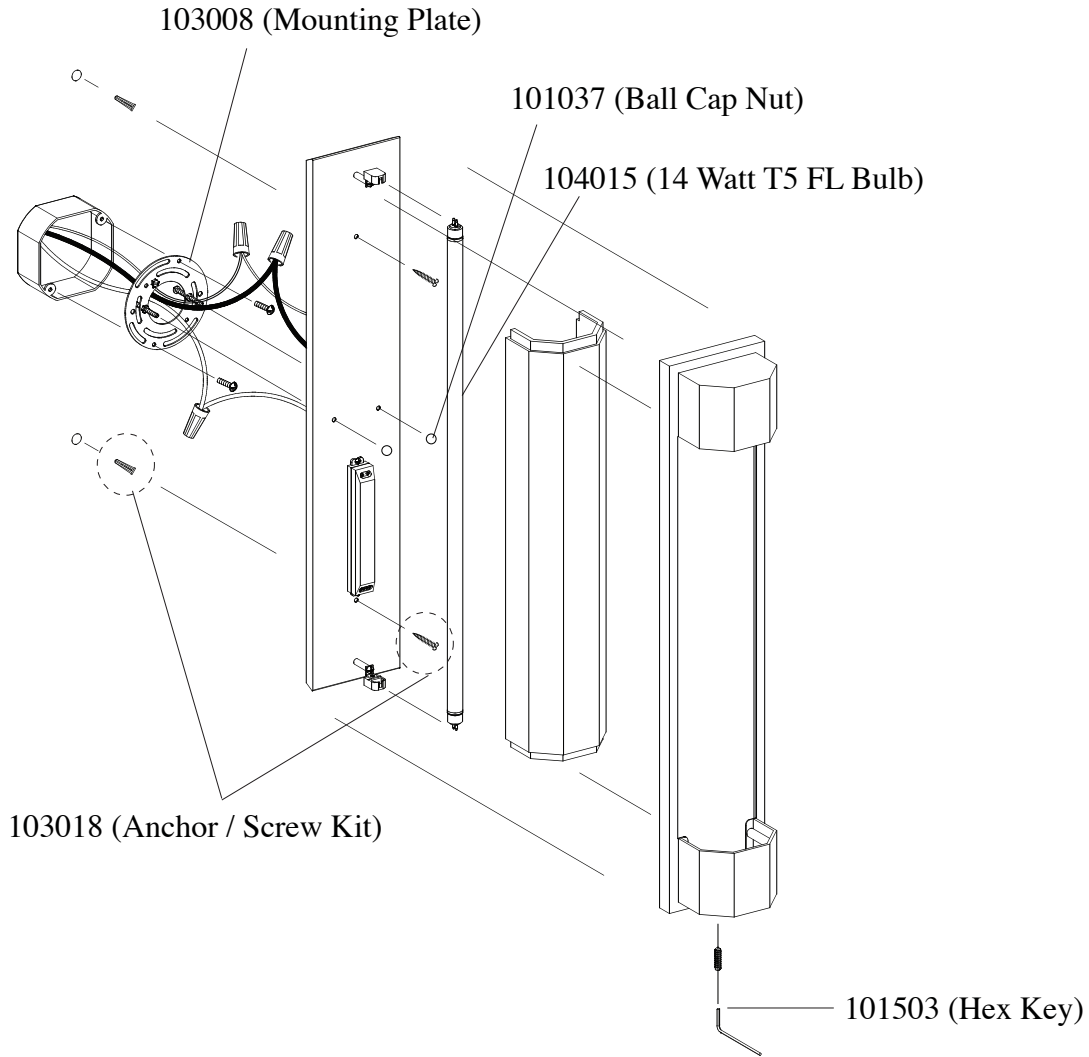

# Replacement Parts For **WBES4500** 10/09

Qty.	Part #	Description
	103008	Mounting Plate
	101037	Cap Nut
	103018	Anchor / Screw Kit
	104015	14 Watt T5 FL Bulb
	104016	T5 14W Ballast
	101503	Hex Key

**MURRAY  
FEISS**  
Generation Brands™