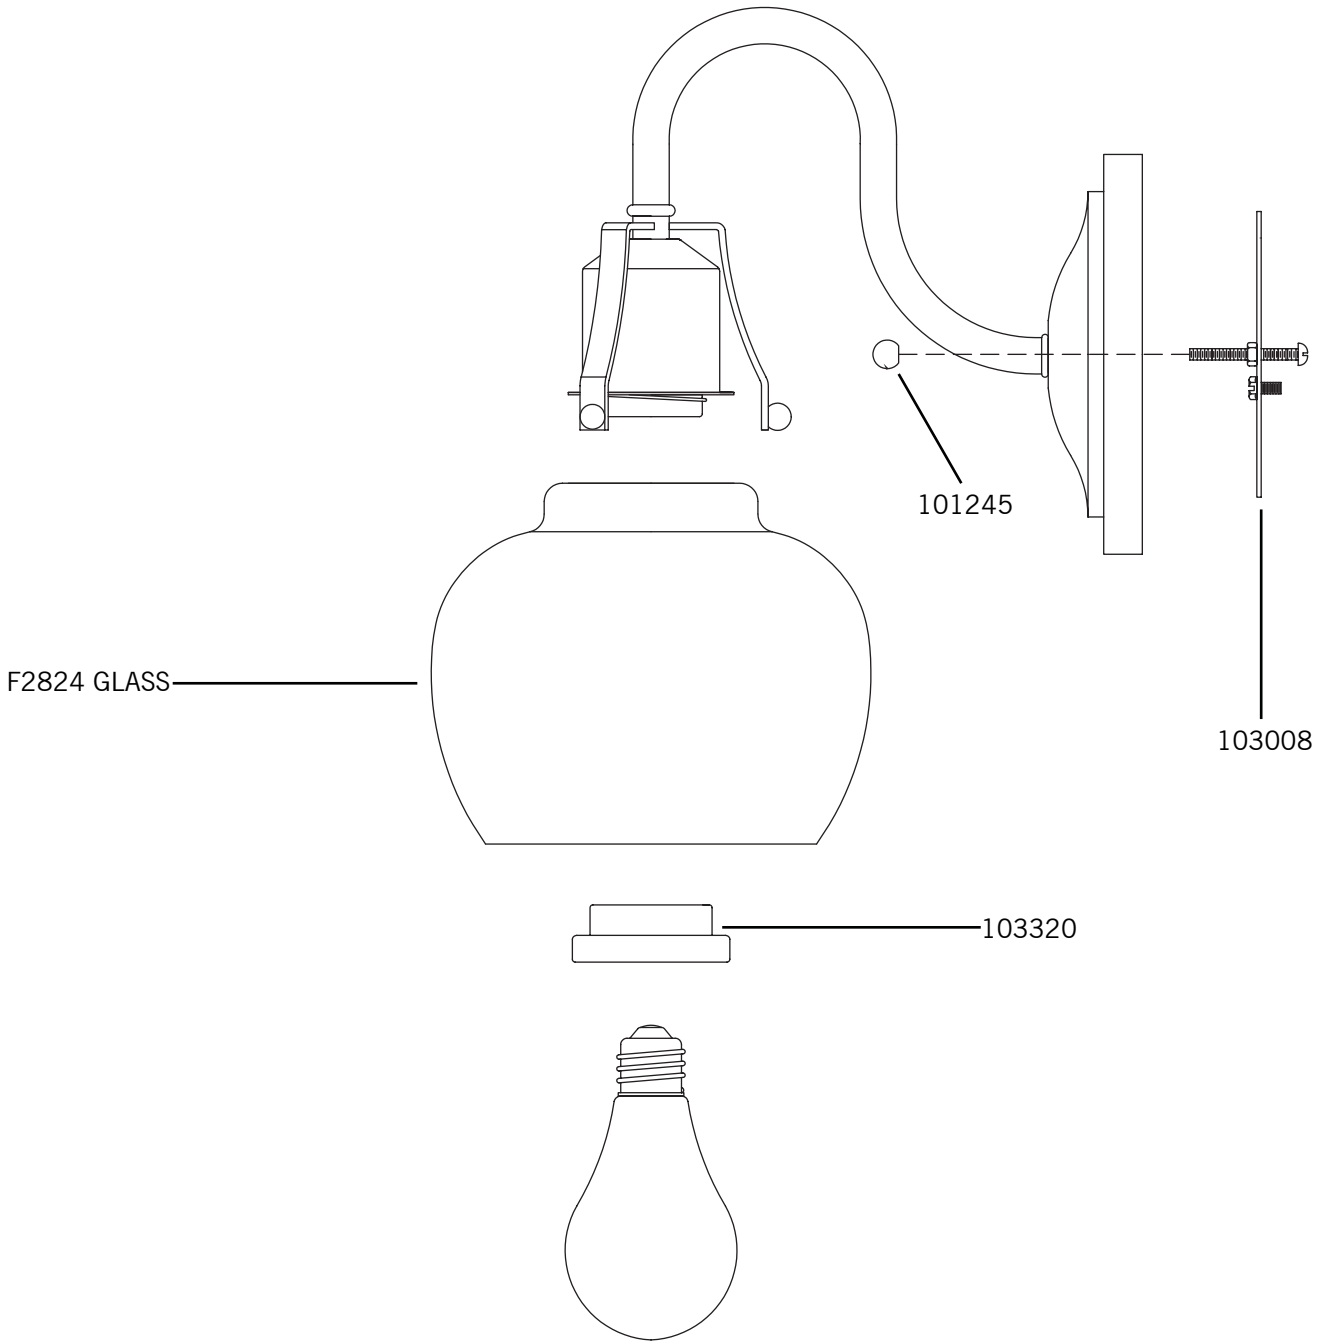

Replacement Parts

WB1702

| Qty. | Part # | Description |
|------|-------------|-----------------|
| | 103008 | Mounting Plate |
| | 101245 | Ball Cap RI |
| | 103320 | Counter Ring RI |
| | F2824 GLASS | Glass Only |