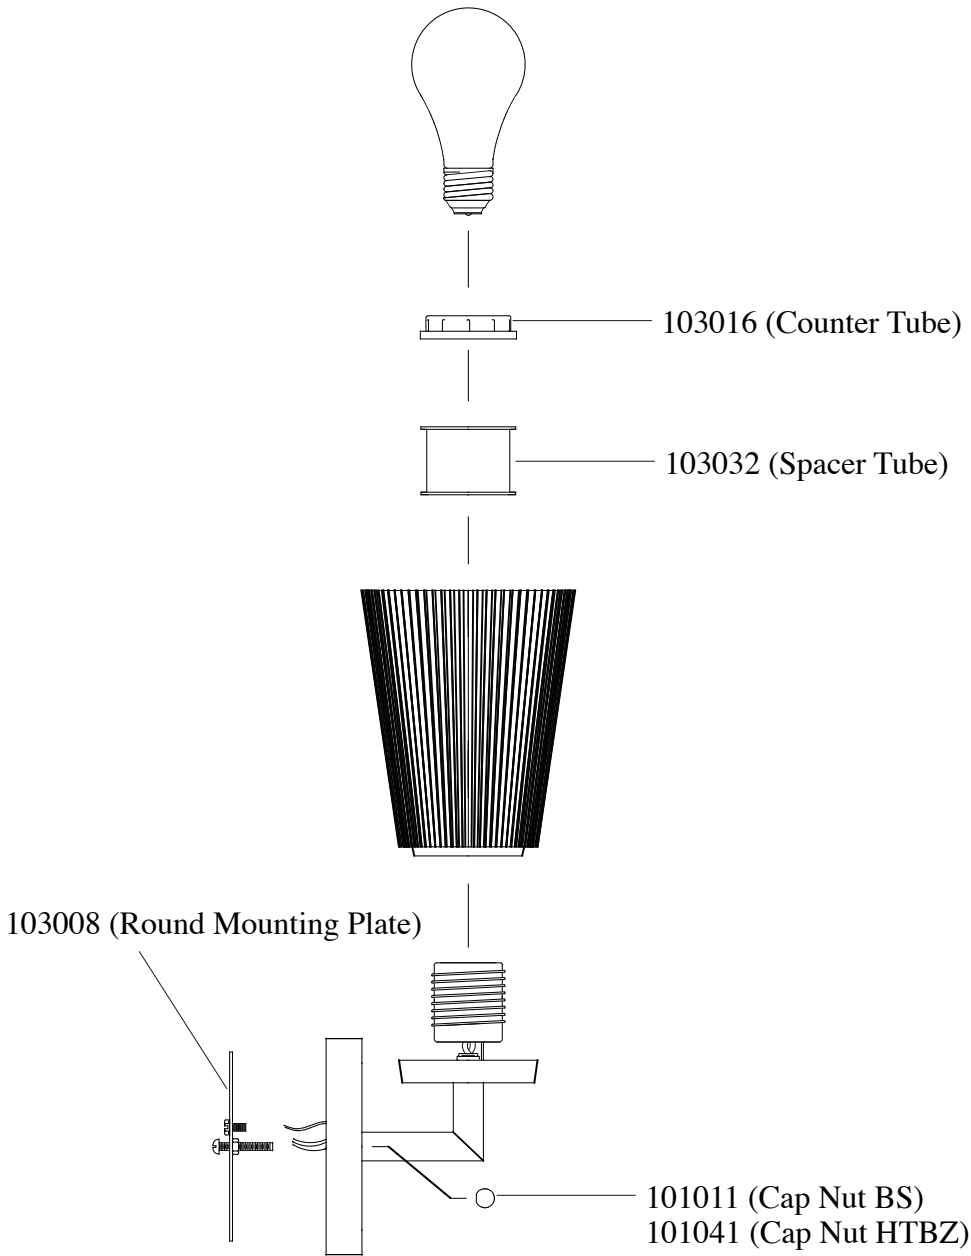

Replacement Parts For

WB1442 10/09

Qty.	Part #	Description
	103008	Round Mounting Plate
	101011	Cap Nut BS
	101041	Cap Nut HTBZ
	103016	Counter Ring
	103032	Spacer Tube

**MURRAY
FEISS**
Generation Brands™