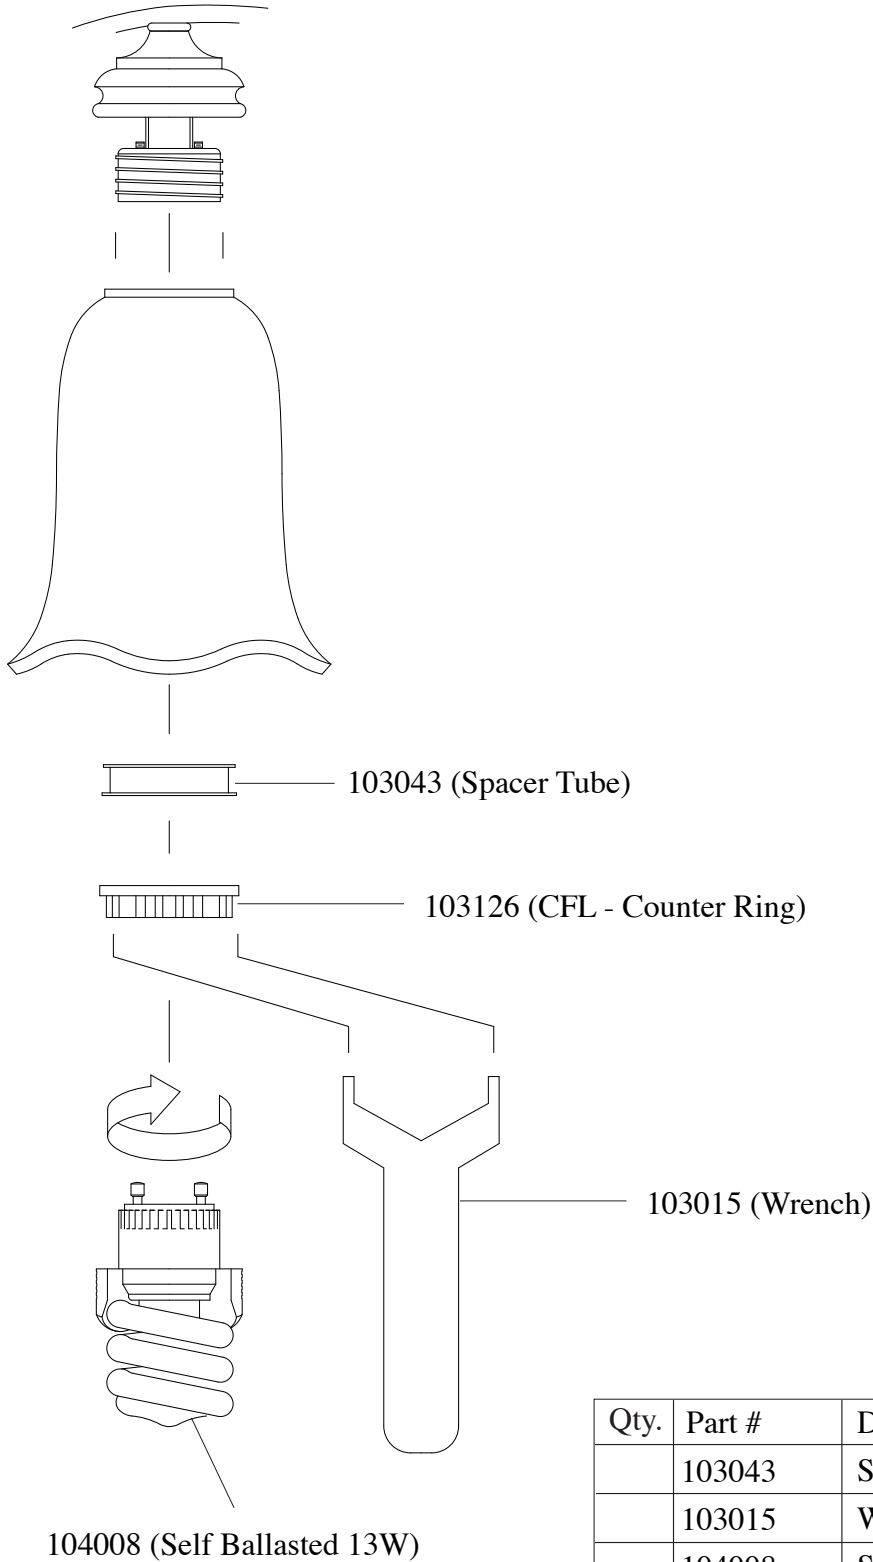

# Replacement Parts For **WBES4001, VSES6002, 3, 4** 10/09

Qty.	Part #	Description
	103043	Spacer Tube
	103015	Wrench
	104008	Self Ballasted 13W
	103126	CFL - Counter Ring

**MURRAY  
FEISS**  
Generation Brands™