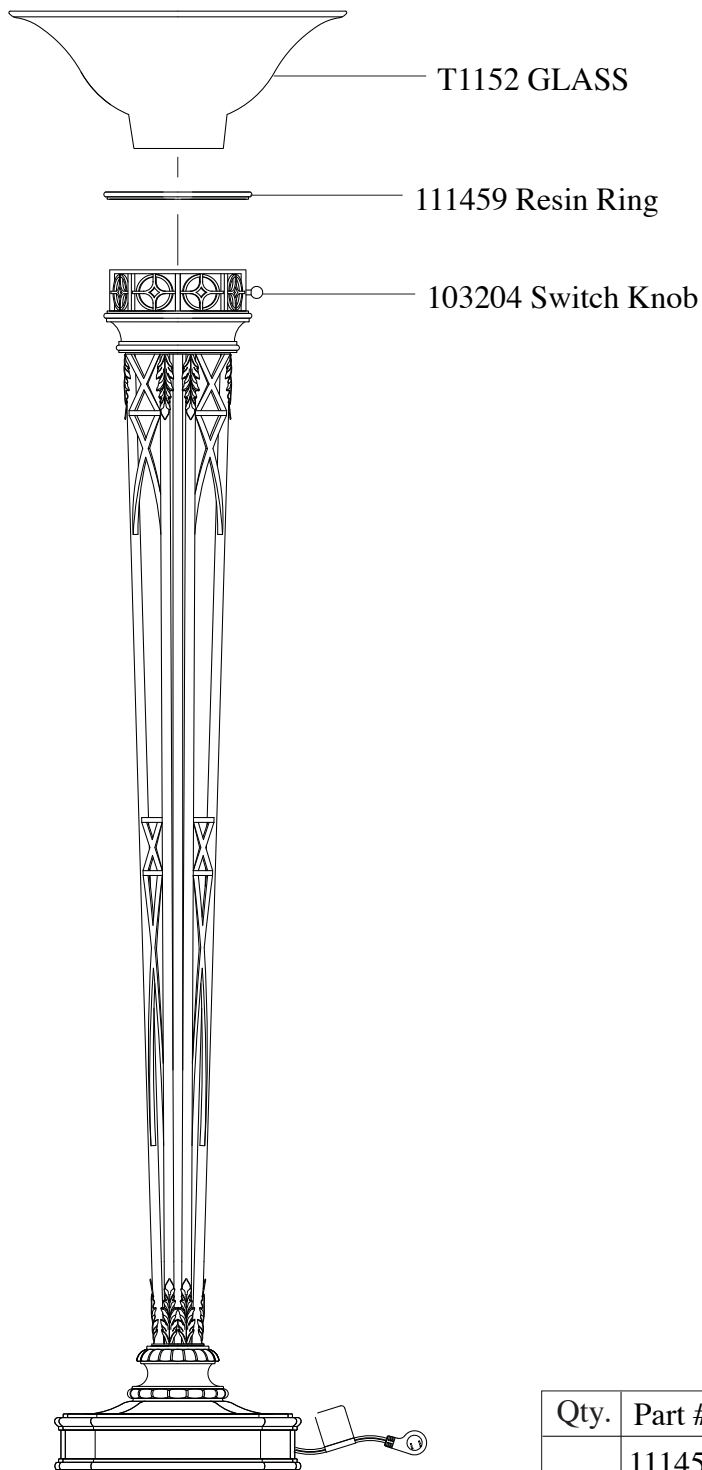

Replacement Parts For

T1152 6/11

Qty.	Part #	Description
	111459	Resin Ring
	103204	Switch Knob
	104013	Socket Assembly
	T1152 GLASS	Glass