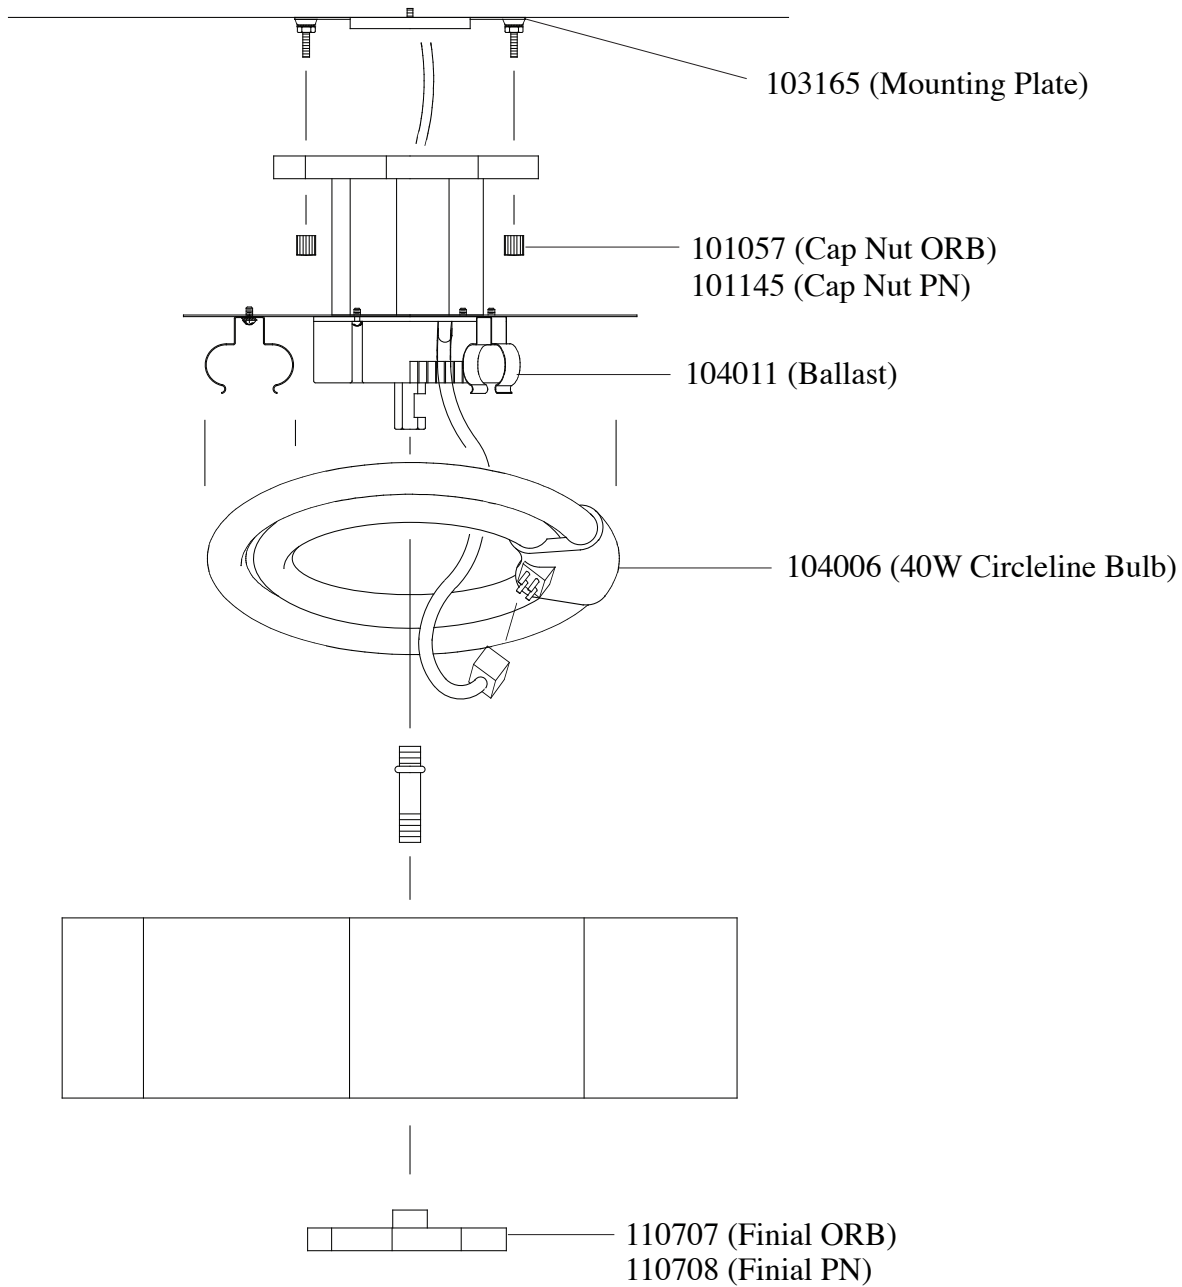

Replacement Parts For

SFES3200

10/09

Qty.	Part #	Description
	103165	Mounting Plate
	101057	Cap Nut ORB
	101145	Cap Nut PN
	104011	Ballast
	104006	40W Circleline Bulb
	110707	Finial ORB
	110708	Finial PN