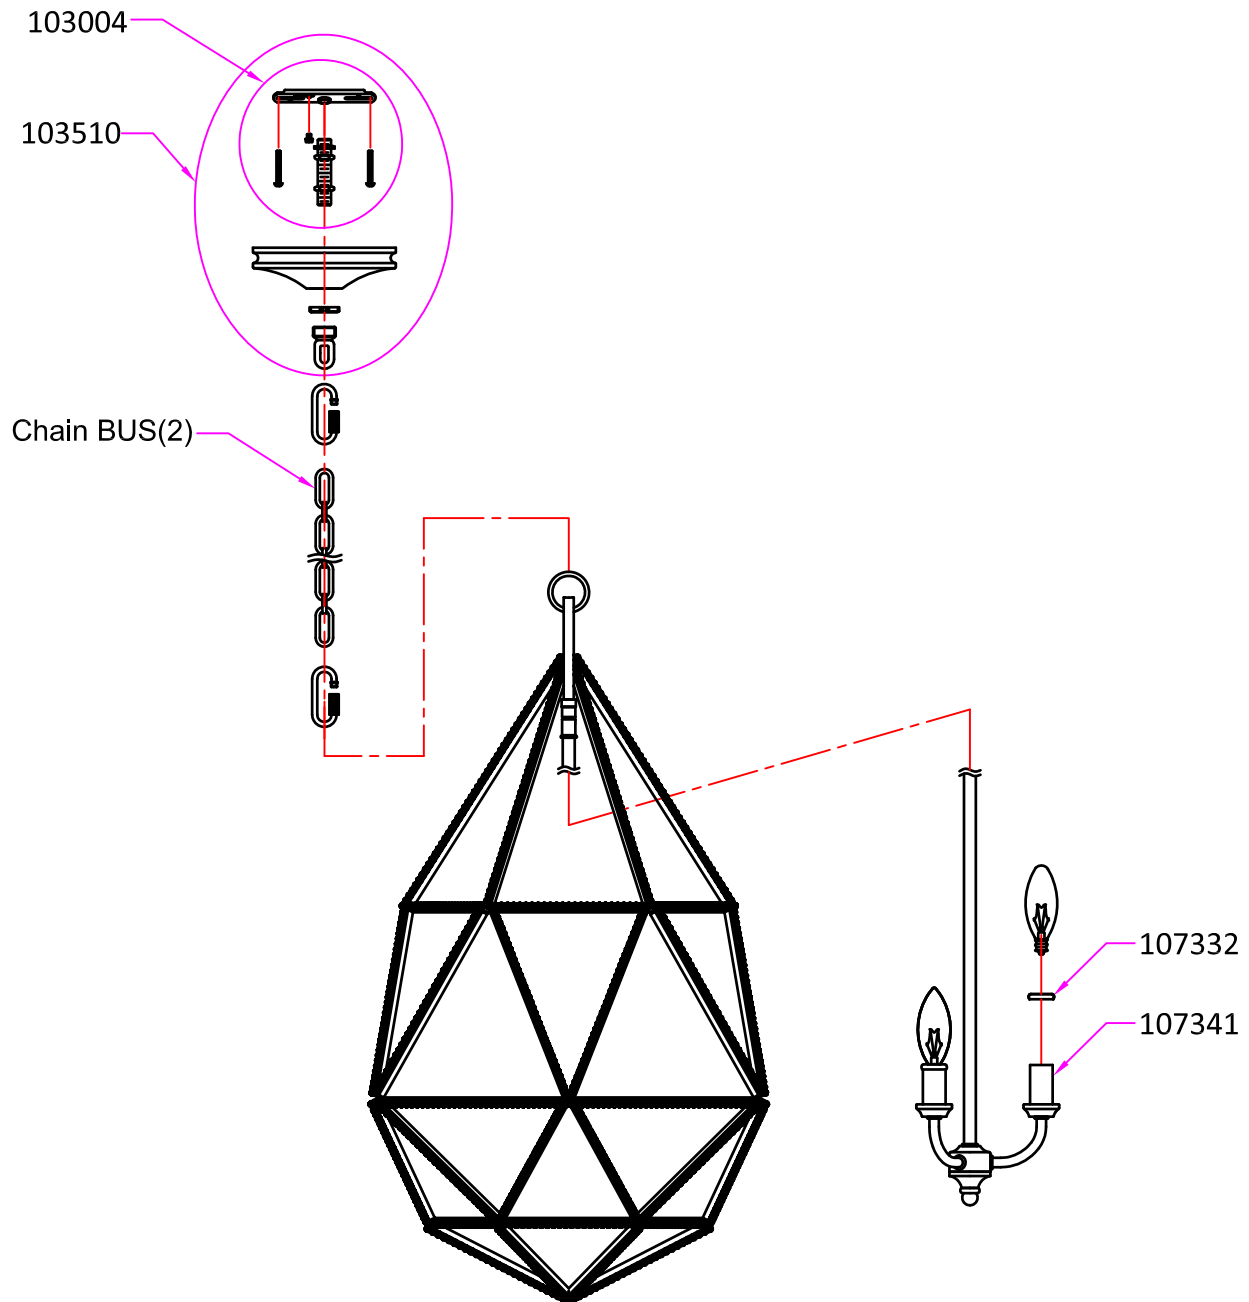

Replacement Parts

P1312BUS

Qty.	Part #	Description
	103510	Canopy Kit
	103004	Mounting Plate
	107332	Candle Follower
	107341	Candle Tube BUS
	Chain BUS(2)	Chain BUS