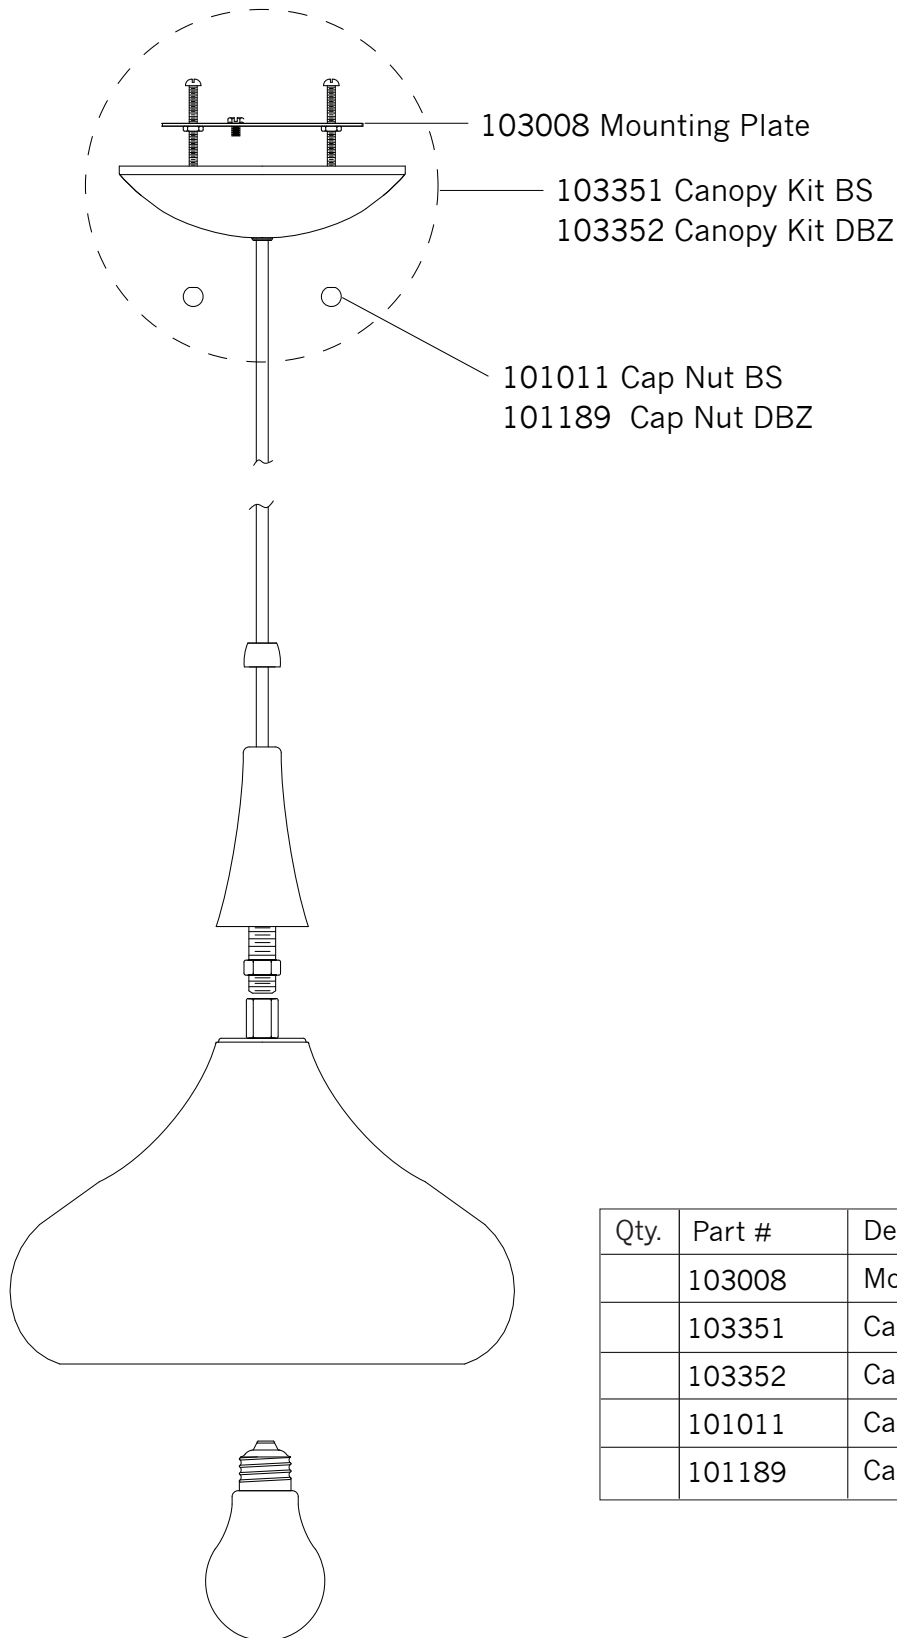

Replacement Parts For

P1254 12/2011

Qty.	Part #	Description
	103008	Mounting Plate
	103351	Canopy Kit BS
	103352	Canopy Kit DBZ
	101011	Cap Nut BS
	101189	Cap Nut DBZ