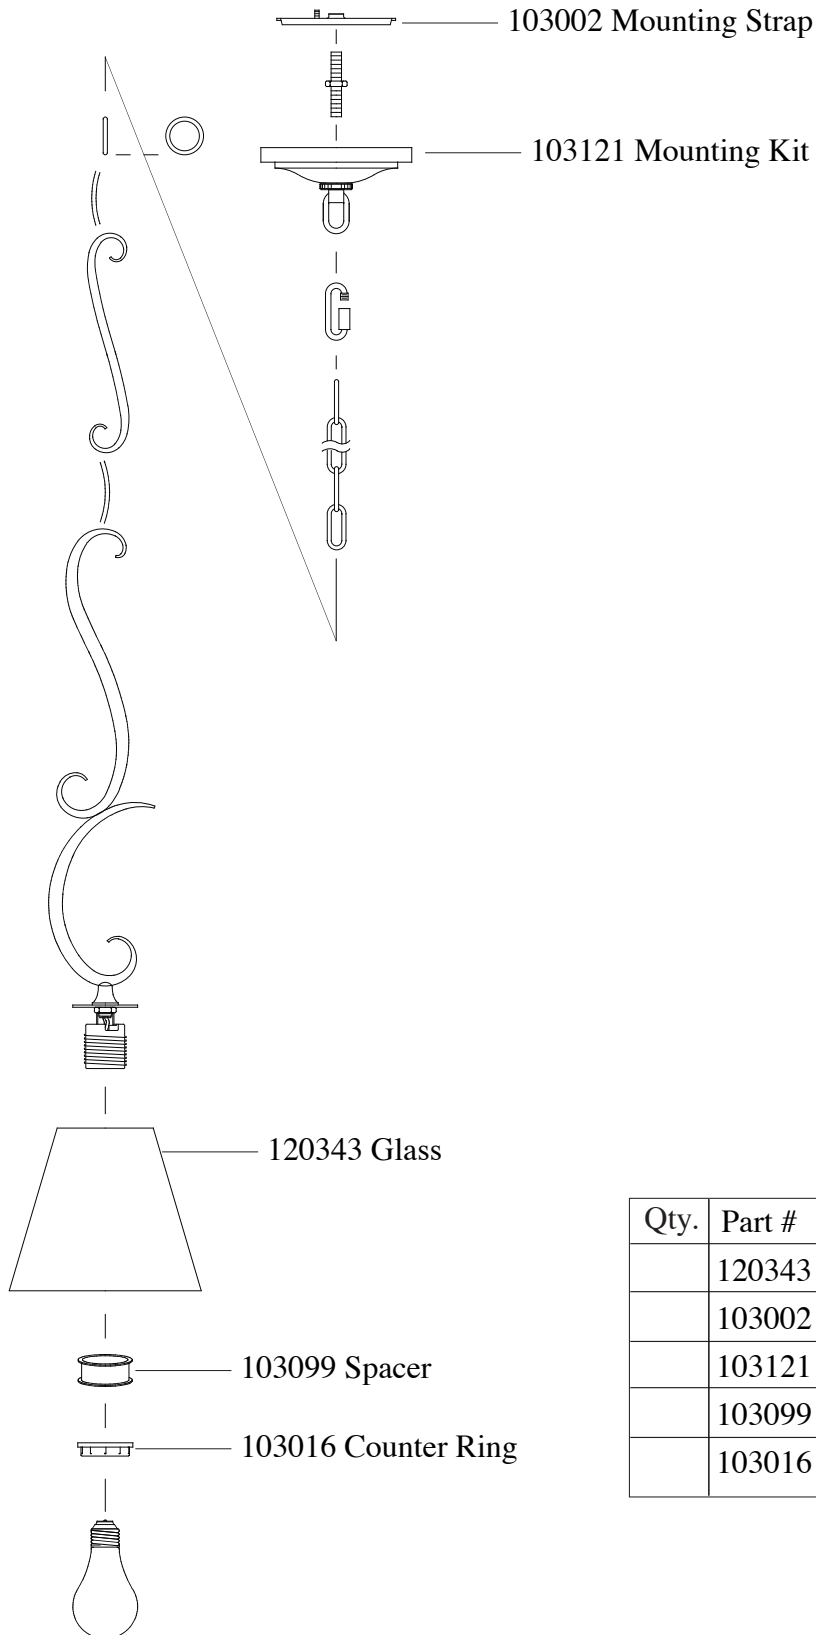

Replacement Parts For

P1197 2/11

Qty.	Part #	Description
	120343	Glass
	103002	Mounting Strap
	103121	Mounting Kit
	103099	Spacer
	103016	Counter Ring

**MURRAY
FEISS**

GENERATION
BRANDS™ 