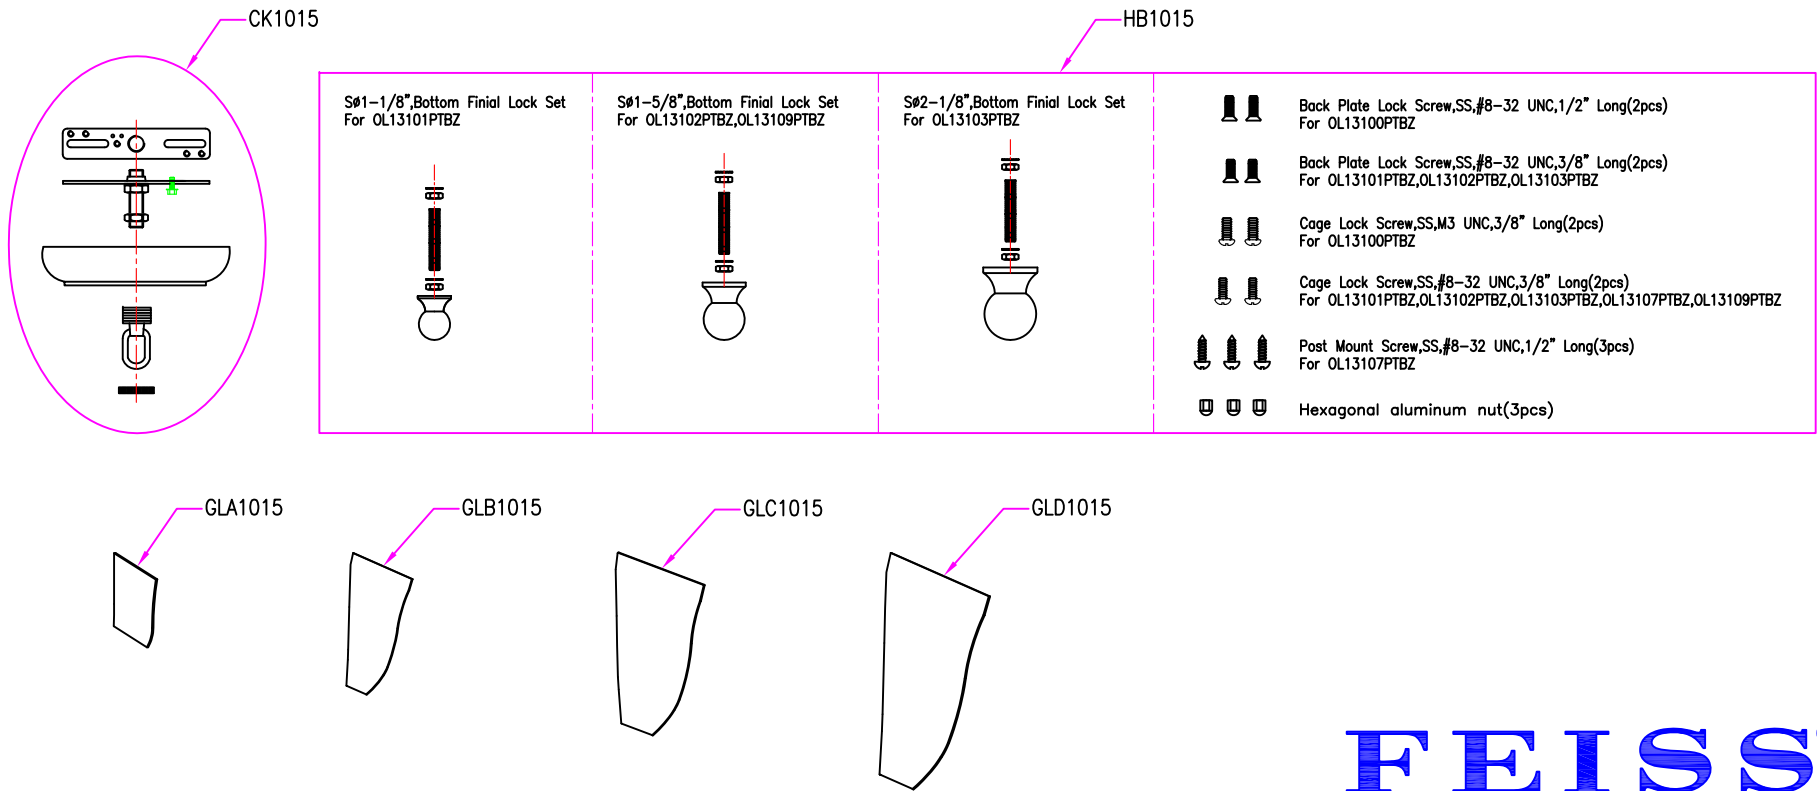

Oakmont Collection (FSS1015) Replacement Parts

All New Replacement Parts:

Part Number	Description	Used On
CK1015	Canopy Kit,including Mtg bar,hex nut(2),Washer,RTN,canopy,screw collar set	OL13109PTBZ
HB1015	Hardware Bag,For Oakmont Collection	For Oakmont Collection
GLA1015	Glass Panel,W (127+101)mm,with 141mm height,T=3.0mm	OL13100PTBZ
GLB1015	Glass Panel,W (164.5+50.5)mm,with 224mm height,T=3.0mm	OL13101PTBZ
GLC1015	Glass Panel,W (199.5+70.5)mm,with 307.5mm height,T=3.0mm	OL13102PTBZ,OL13107PTBZ,OL13109PTBZ
GLD1015	Glass Panel,W (269+90.5)mm,with 374.5mm height,T=3.0mm	OL13103PTBZ

Part number & detail:

FEISS®

EST. 1955
www.feiss.com