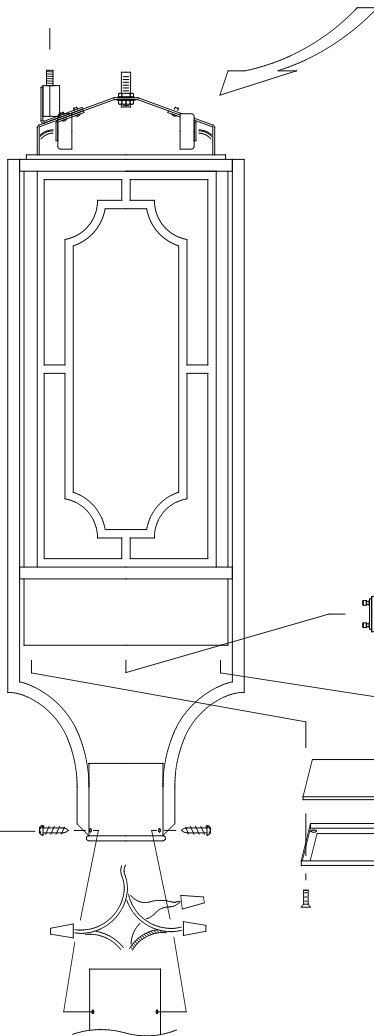

Replacement Parts For

OLPL7307 10/09

101549
(Post Mount Screws)

104014 (13W Bulb Self Ballasted)

120055 (Glass Plates)

101548 (Screws)

Qty.	Part #	Description
	103178	Mounting Plate
	110747	Cap Nuts Kit
	101548	Screws
	104014	13W Bulb Self Ballasted
	101549	Post Mount Screws
	120055	Glass Plates