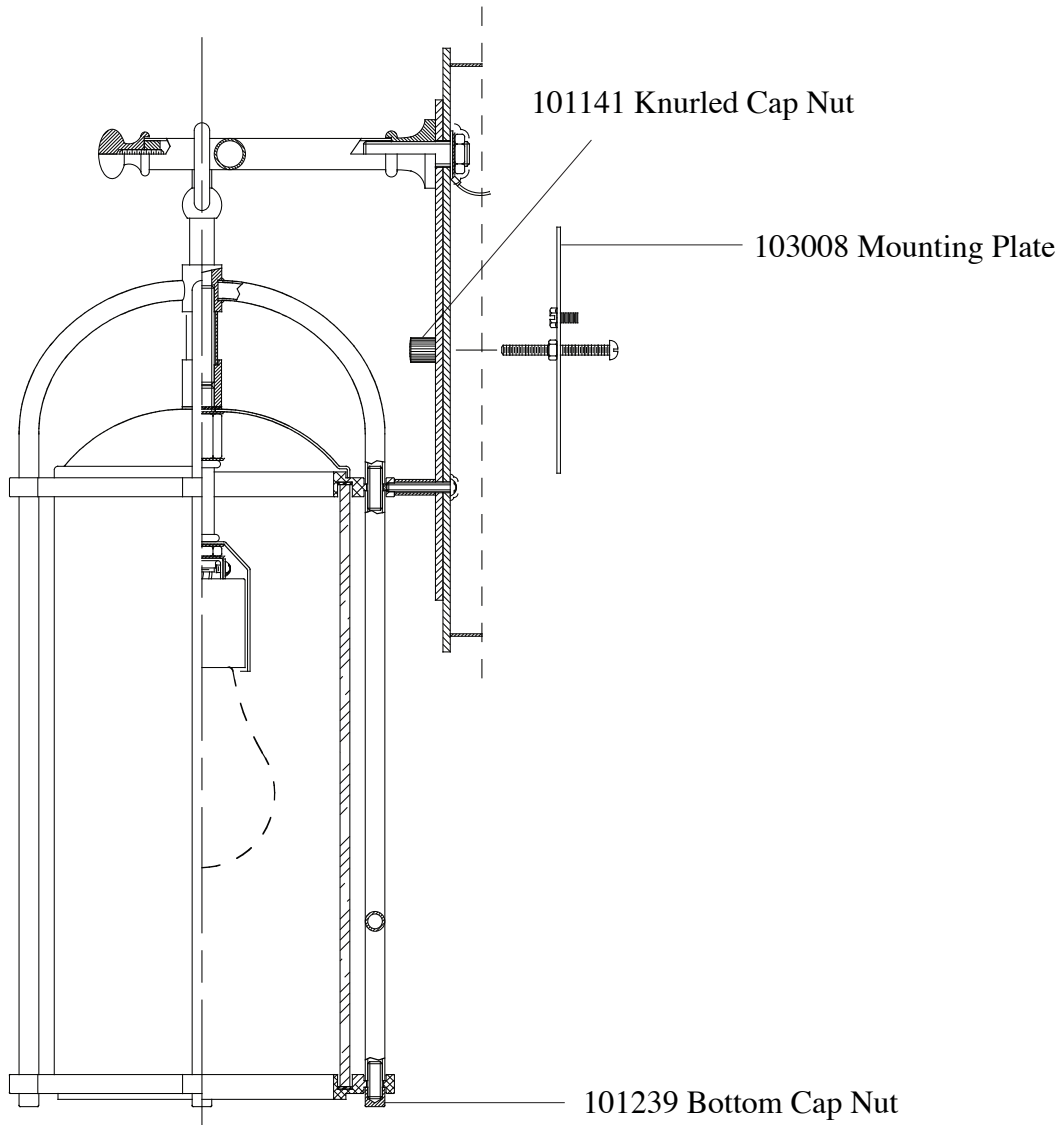

# Replacement Parts For

# **OL7604** 8/11

Qty.	Part #	Description
	103008	Mounting Plate
	101141	Knurled Cap Nut
	101239	Bottom Cap Nut

**MURRAY  
FEISS**

GENERATION  
BRANDS™