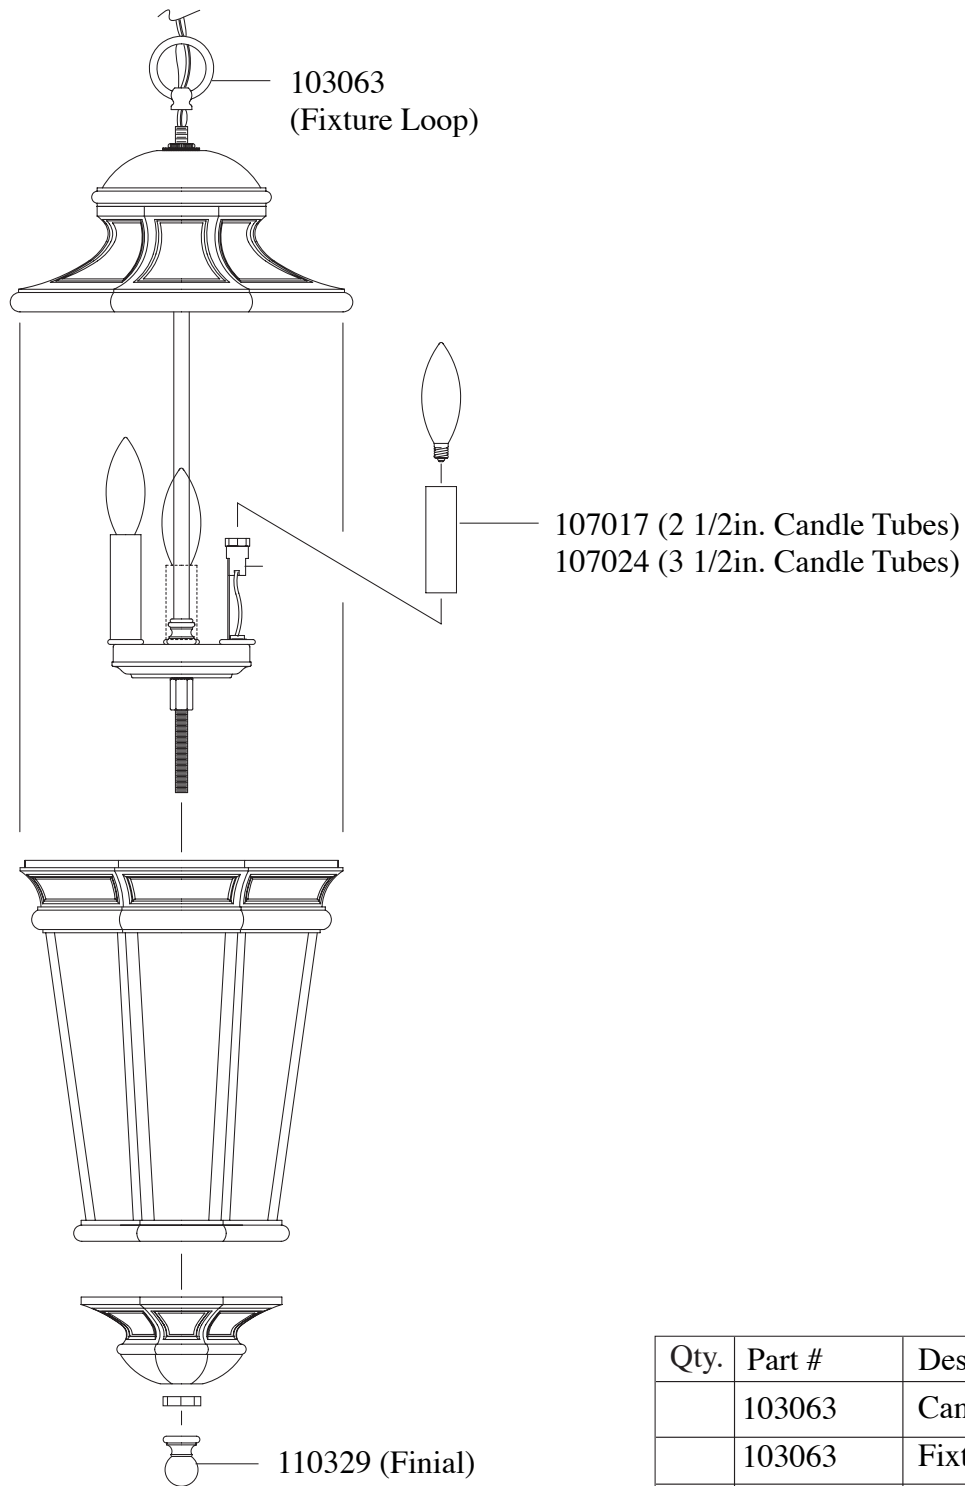

Replacement Parts For

OL2911 10/09

Qty.	Part #	Description
	103063	Canopy Mounting Kit
	103063	Fixture Loop
	107017	2 1/2in. Candle Tubes
	107024	3 1/2in. Candle Tubes
	110329	Finial

**MURRAY
FEISS**
Generation Brands™