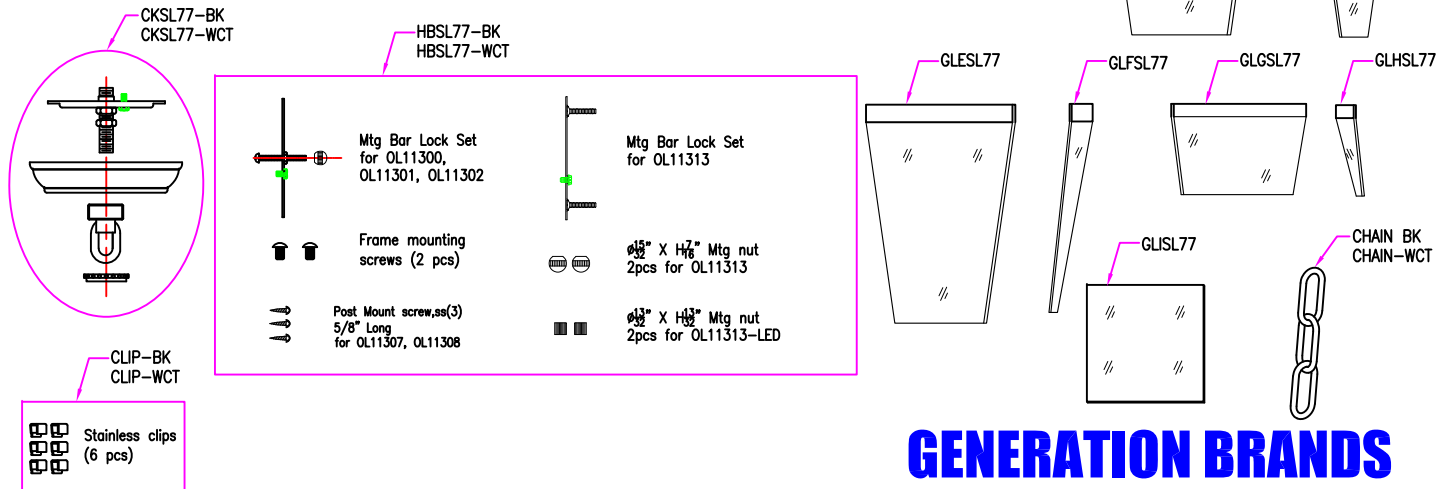

# Londontowne Collection (SL77) Replacement Parts

All New Replacement Parts:

Part Number	Description	Used On
CKSL77-XXX	Canopy Kit, including canopy, channel Mtg bar, RTN, hex nut(2), & screw collar	OL11309, OL11311
HBSL77-XXX	Hardware bag, for Londontowne collection	Londontowne collection
CLIP-XXX	Stainless clip bag (6 clips/bag), for Londontowne collection	Londontowne collection
GLASL77	Glass W(3-31/32" + 63/64") * H7-1/64" * T1/8"	OL11300
GLBSL77	Glass W(1-17/64" + 3/4") * H7-1/64" * T1/8"	OL11300
GLCSL77	Glass W(5-3/64" + 1-19/64") * H8-5/32" * T1/8"	OL11301, OL11307, OL11309
GLDSL77	Glass W(1-39/64" + 1-1/16") * H8-5/32" * T1/8"	OL11301, OL11307, OL11309
GLESL77	Glass W(5-15/16" + 1-1/2") * H9-9/16" * T1/8"	OL11302, OL11308, OL11311
GLFSL77	Glass W(1-59/64" + 1-7/32") * H9-9/16" * T1/8"	OL11302, OL11308, OL11311
GLGSL77	Glass W(7-63/64" + 1-9/64") * H4-21/64" * T1/8"	OL11313
GLHSL77	Glass W(1-17/32" + 1-9/64") * H4-21/64" * T1/8"	OL11313
GLISL77	Bottom glass W8-7/64" * W8-7/64" * T1/8"	OL11313
CHAIN-XXX	Regular chain, 3FT	OL11309, OL11311

Part number & detail:

OL11300BK  
OL11300WCT  
OL11300BK-LED  
OL11300WCT-LED

OL11307BK  
OL11307WCT  
OL11307BK-LED  
OL11307WCT-LED

OL11308BK  
OL11308WCT  
OL11308BK-LED  
OL11308WCT-LED

OL11301BK  
OL11301WCT  
OL11301BK-LED  
OL11301WCT-LED