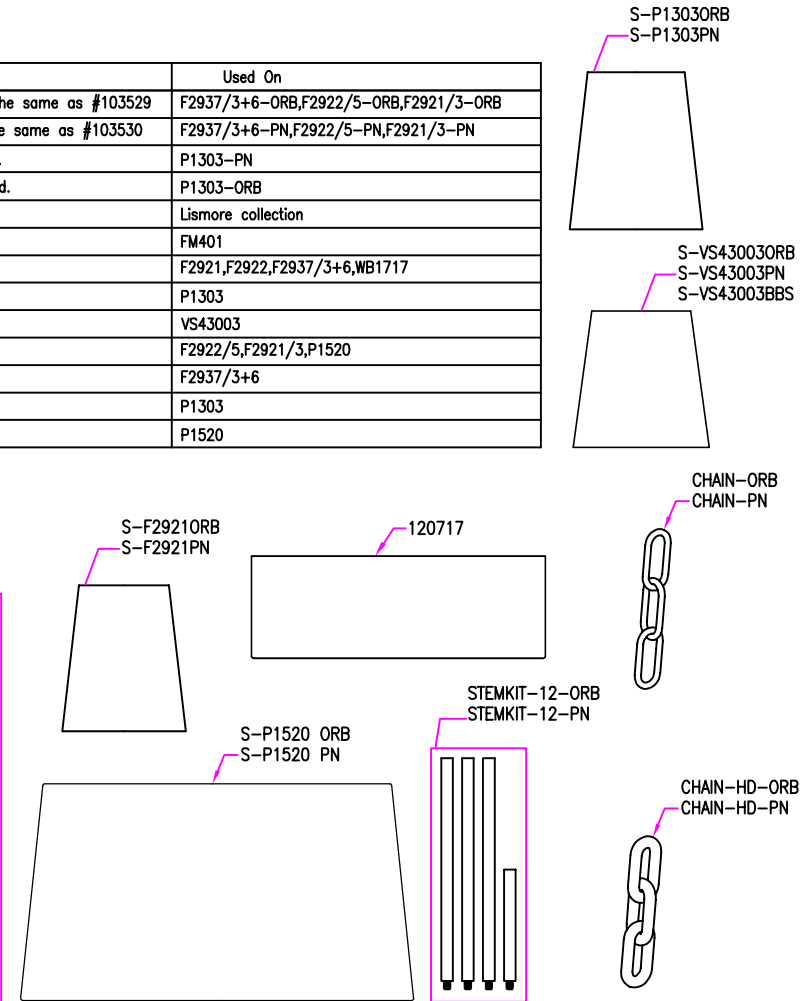

## All New Replacement Parts:

Part Number	Description	Used On
103534	Canopy kit includes canopy,U-channel Mtg bar,IP RTN,hex nut(2), and crew collar set, ORB finished. The same as #103529	F2937/3+6-ORB,F2922/5-ORB,F2921/3-ORB
103535	Canopy kit includes canopy,U-channel Mtg bar,IP RTN,hex nut(2), and crew collar set, PN finished. The same as #103530	F2937/3+6-PN,F2922/5-PN,F2921/3-PN
103547	Canopy kit,includes canopy,Mtg bar,hex nut(1),washer,RTN,ball nut(2) and 90° one-way swivel,PN finished.	P1303-PN
103643	Canopy kit,includes canopy,Mtg bar,hex nut(1),washer,RTN,ball nut(2) and 90° one-way swivel,ORB finished.	P1303-ORB
HB292-XXX	Hardware bag for Lismore collection	Lismore collection
120717	Glass $\phi 12-5/8" \times H4-3/8"$ , white opal etched casted	FM401
S-F2921XXX	Shade $\phi(5-1/2" + 4") \times H6-1/2"$	F2921,F2922,F2937/3+6,WB1717
S-P1303XXX	Shade $\phi(5" + 3-1/2") \times H7"$	P1303
S-VS43003XXX	Shade $\phi(5-1/2" + 4") \times H5-1/2"$	VS43003
CHAIN-XXX	$\phi 1/8"$ regular chain, 3FT	F2922/5,F2921/3,P1520
CHAIN-HD-XXX	$\phi 1/4"$ gauge heavy duty chain, 3FT	F2937/3+6
STEMKIT-12-XXX	Accessory stem kit including $\phi 1/2" \times L12"$ (3pcs) & $\phi 1/2" \times L6"$ (1pc)	P1303
S-P1520XXX	Shade $\phi(17-3/4" + 20") \times H11-1/8"$	P1520

## Part number & detail:

**HB292-PN**  
**HB292-ORB**  
**HB292-BBS**

$\phi 7/8" \times 2-3/4"$  candle tube,  
 #107352 for F2937/3+6PN,F2922/5PN,  
 F2921/3PN,WB1717PN,VS43003PN (2)  
 #107353 for F2937/3+6ORB,F2922/5ORB,  
 F2921/3ORB,WB1717ORB,VS43003ORB (2)  
 # for WB1717BBS,VS43003BBS (2)

**#103120** Mtg bar lock set for WB1717,VS43003

$\phi 7/8" \times 3-3/4"$  candle tube, for P1520(ORB for ORB, White for PN) (2)

**GENERATION LIGHTING**