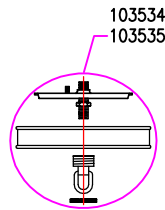

## All New Replacement Parts:

Part Number	Description	Used On
103534	Canopy kit includes canopy,U-channel Mtg bar,IP RTN,hex nut(2), and crew collar set, ORB finished. The same as #103529	F2937/3+6-ORB,F2922/5-ORB,F2921/3-ORB
103535	Canopy kit includes canopy,U-channel Mtg bar,IP RTN,hex nut(2), and crew collar set, PN finished. The same as #103530	F2937/3+6-PN,F2922/5-PN,F2921/3-PN
103547	Canopy kit,includes canopy,Mtg bar,hex nut(1),washer,RTN,ball nut(2) and 90° one-way swivel,PN finished.	P1303-PN
103643	Canopy kit,includes canopy,Mtg bar,hex nut(1),washer,RTN,ball nut(2) and 90° one-way swivel,ORB finished.	P1303-ORB
HB292-XXX	Hardware bag for Lismore collection	Lismore collection
120717	Glass $\phi 12-5/8" \times H4-3/8"$ , white opal etched casted	FM401
S-F2921XXX	Shade $\phi(5-1/2" + 4") \times H6-1/2"$	F2921,F2922,F2937/3+6,WB1717
S-P1303XXX	Shade $\phi(5" + 3-1/2") \times H7"$	P1303
S-VS43003XXX	Shade $\phi(5-1/2" + 4") \times H5-1/2"$	VS43003
CHAIN-XXX	$\phi 1/8"$ regular chain, 3FT	F2922/5,F2921/3,P1520
CHAIN-HD-XXX	$\phi 1/4"$ gauge heavy duty chain, 3FT	F2937/3+6
STEMKIT-12-XXX	Accessory stem kit including $\phi 1/2" \times L12"$ (3pcs) & $\phi 1/2" \times L6"$ (1pc)	P1303
S-P1520XXX	Shade $\phi(17-3/4" + 20") \times H11-1/8"$	P1520

## Part number & detail:

**HB292-PN**  
**HB292-ORB**  
**HB292-BBS**

$\phi 7/8" \times 2-3/4"$  candle tube,  
 #107352 for F2937/3+6PN,F2922/5PN,  
 F2921/3PN,WB1717PN,VS43003PN (2)  
 #107353 for F2937/3+6ORB,F2922/5ORB,  
 F2921/3ORB,WB1717ORB,VS43003ORB (2)  
 # for WB1717BBS,VS43003BBS (2)