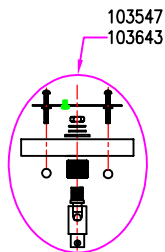

## All New Replacement Parts:

Part Number	Description	Used On
103534	Canopy kit includes canopy,U-channel Mtg bar,IP RTN,hex nut(2), and crew collar set, ORB finished. The same as #103529	F2937/3+6-ORB,F2922/5-ORB,F2921/3-ORB
103535	Canopy kit includes canopy,U-channel Mtg bar,IP RTN,hex nut(2), and crew collar set, PN finished. The same as #103530	F2937/3+6-PN,F2922/5-PN,F2921/3-PN
103547	Canopy kit,includes canopy,Mtg bar,hex nut(1),washer,RTN,ball nut(2) and 90° one-way swivel,PN finished.	P1303-PN
103643	Canopy kit,includes canopy,Mtg bar,hex nut(1),washer,RTN,ball nut(2) and 90° one-way swivel,ORB finished.	P1303-ORB
HB292-XXX	Hardware bag for Lismore collection	Lismore collection
120717	Glass $\phi 12-5/8" \times H4-3/8"$ , white opal etched casted	FM401
S-F2921XXX	Shade $\phi(5-1/2" + 4") \times H6-1/2"$	F2921,F2922,F2937/3+6,WB1717
S-P1303XXX	Shade $\phi(5" + 3-1/2") \times H7"$	P1303
S-VS43003XXX	Shade $\phi(5-1/2" + 4") \times H5-1/2"$	VS43003
CHAIN-XXX	$\phi 1/8"$ regular chain, 3FT	F2922/5,F2921/3,P1520
CHAIN-HD-XXX	$\phi 1/4"$ gauge heavy duty chain, 3FT	F2937/3+6
STEMKIT-12-XXX	Accessory stem kit including $\phi 1/2" \times L12"$ (3pcs) & $\phi 1/2" \times L6"$ (1pc)	P1303
S-P1520XXX	Shade $\phi(17-3/4" + 20") \times H11-1/8"$	P1520

## Part number & detail:

**HB292-PN**  
**HB292-ORB**  
**HB292-BBS**

$\phi 7/8" \times 2-3/4"$  candle tube,  
 #107352 for F2937/3+6PN,F2922/5PN,  
 F2921/3PN,WB1717PN,VS43003PN (2)  
 #107353 for F2937/3+6ORB,F2922/5ORB,  
 F2921/3ORB,WB1717ORB,VS43003ORB (2)  
 # for WB1717BBS,VS43003BBS (2)