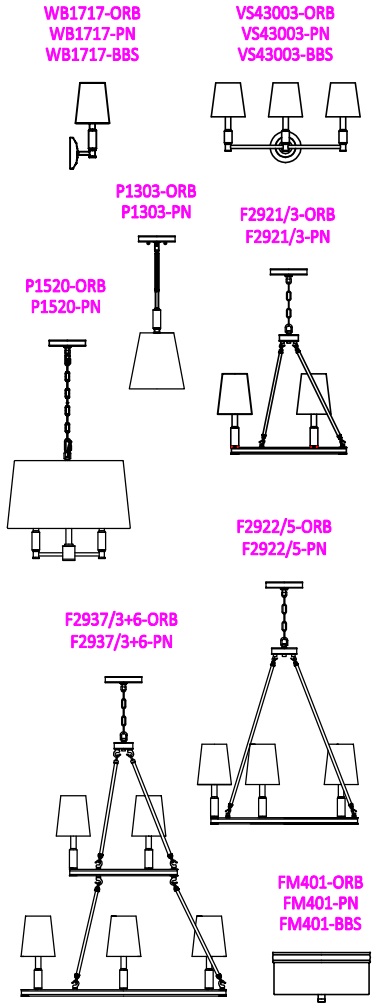

# Lismore Collection (292) Replacement Parts

## All New Replacement Parts:

Part Number	Description	Used On
103534	Canopy kit includes canopy,U-channel Mtg bar,IP RTN,hex nut(2), and crew collar set, ORB finished. The same as #103529	F2937/3+6-ORB,F2922/5-ORB,F2921/3-ORB
103535	Canopy kit includes canopy,U-channel Mtg bar,IP RTN,hex nut(2), and crew collar set, PN finished. The same as #103530	F2937/3+6-PN,F2922/5-PN,F2921/3-PN
103547	Canopy kit,includes canopy,Mtg bar,hex nut(1),washer,RTN,ball nut(2) and 90° one-way swivel,PN finished.	P1303-PN
103643	Canopy kit,includes canopy,Mtg bar,hex nut(1),washer,RTN,ball nut(2) and 90° one-way swivel,ORB finished.	P1303-ORB
HB292-XXX	Hardware bag for Lismore collection	Lismore collection
120717	Glass $\phi 12-5/8" \times H4-3/8"$ , white opal etched casted	FM401
S-F2921XXX	Shade $\phi(5-1/2" + 4") \times H6-1/2"$	F2921,F2922,F2937/3+6,WB1717
S-P1303XXX	Shade $\phi(5" + 3-1/2") \times H7"$	P1303
S-VS43003XXX	Shade $\phi(5-1/2" + 4") \times H5-1/2"$	VS43003
CHAIN-XXX	$\phi 1/8"$ regular chain, 3FT	F2922/5,F2921/3,P1520
CHAIN-HD-XXX	$\phi 1/4"$ gauge heavy duty chain, 3FT	F2937/3+6
STEMKIT-12-XXX	Accessory stem kit including $\phi 1/2" \times L12"$ (3pcs) & $\phi 1/2" \times L6"$ (1pc)	P1303
S-P1520XXX	Shade $\phi(17-3/4" + 20") \times H11-1/8"$	P1520

## Part number & detail:

**HB292-PN**  
**HB292-ORB**  
**HB292-BBS**

$\phi 7/8" \times 2-3/4"$  candle tube,  
 #107352 for F2937/3+6PN,F2922/5PN,  
 F2921/3PN,WB1717PN,VS43003PN (2)  
 #107353 for F2937/3+6ORB,F2922/5ORB,  
 F2921/3ORB,WB1717ORB,VS43003ORB (2)  
 # for WB1717BBS,VS43003BBS (2)

**#103120** Mtg bar lock set for WB1717,VS43003

$\phi 7/8" \times 3-3/4"$  candle tube, for P1520(ORB for ORB, White for PN) (2)

**GENERATION LIGHTING**