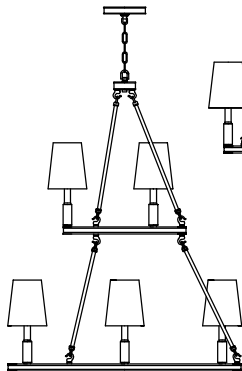

Lismore Collection (292) Replacement Parts

WB1717ORB
WB1717PN

VS43003ORB
VS43003PN

P1303ORB
P1303PN

F2921/3ORB
F2921/3PN

FM401ORB
FM401PN

F2922/5ORB
F2922/5PN

F2937/3+6ORB
F2937/3+6PN

All New Replacement Parts:

Part Number	Description	Used On
103534	Canopy kit includes canopy,U-channel Mtg bar,IP RTN,hex nut(2), and crew collar set, ORB finished. The same as #103529	F2937/3+6ORB,F2922/5ORB,F2921/3ORB
103535	Canopy kit includes canopy,U-channel Mtg bar,IP RTN,hex nut(2), and crew collar set, PN finished. The same as #103530	F2937/3+6PN,F2922/5PN,F2921/3PN
103547	Canopy kit,includes canopy,Mtg bar,hex nut(1),washer,RTN,ball nut(2) and 90° one-way swivel,PN finished.	P1303PN
103643	Canopy kit,includes canopy,Mtg bar,hex nut(1),washer,RTN,ball nut(2) and 90° one-way swivel,ORB finished.	P1303ORB
HB292-XXX	Hardware bag for Lismore collection	Lismore collection
120717	Glass $\phi 12-5/8" \times H4-3/8"$, white opal etched casted	FM401
S-F2921XXX	Shade $\phi(5-1/2" + 4") \times H6-1/2"$	F2921,F2922,F2937/3+6,WB1717
S-P1303XXX	Shade $\phi(5" + 3-1/2") \times H7"$	P1303
S-VS43003XXX	Shade $\phi(5-1/2" + 4") \times H5-1/2"$	VS43003
CHAIN-XXX	$\phi 1/8"$ regular chain, 3FT	F2922/5,F2921/3
CHAIN-HD-XXX	$\phi 1/4"$ gauge heavy duty chain, 3FT	F2937/3+6
STEMKIT-12-XXX	Accessory stem kit including $\phi 1/2" \times L12"$ (3pcs) & $\phi 1/2" \times L6"$ (1pc)	P1303