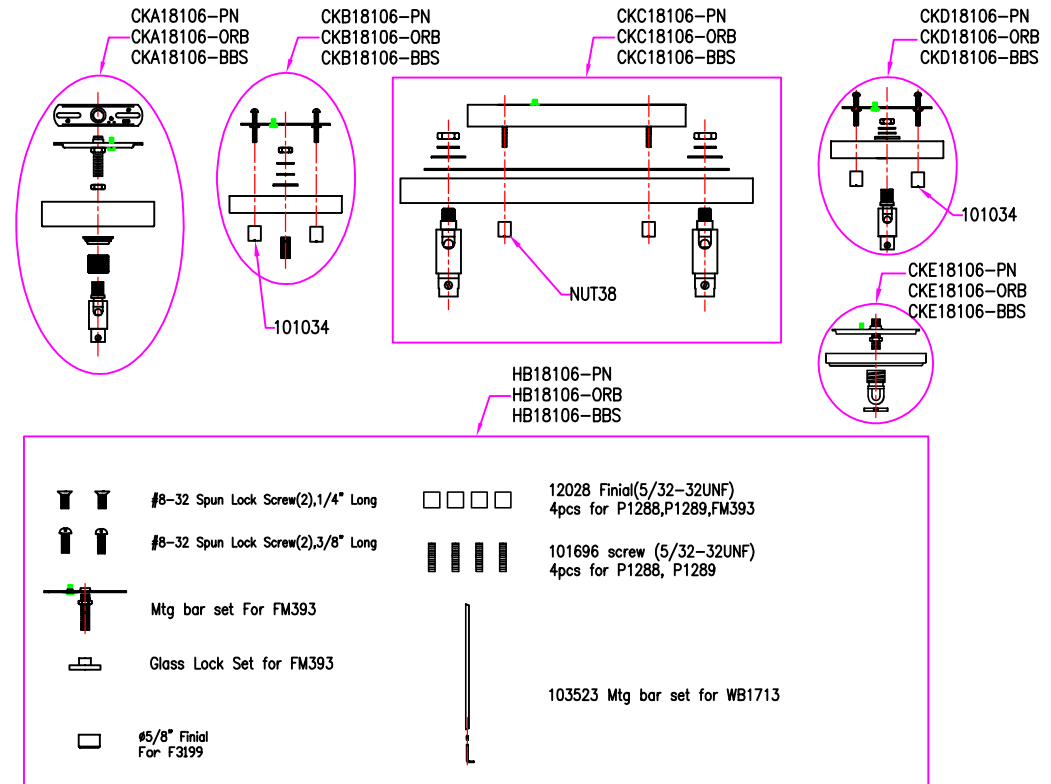

## All New Replacement Parts:

Part Number	Description	Used On
CKA18106-XXX	Canopy Kit, including Canopy, Mtg bar, Hex nut(2), RTN, Screw collar set and 90° one-way Swivel	F3199/4
CKB18106-XXX	Canopy Kit, including Canopy, Mtg bar, Hex nut(1), Washer, RTN and Ball nut(2)	SF341, SF342
CKC18106-XXX	Canopy Kit, including canopy, U-channel Mtg bar, RTN, Hex nut(4), Washer(4), Screw collar set, Finial nut(2), Reinforcing plate & 90° one-way swivel(2)	F3073/5
CKD18106-XXX	Canopy Kit, including Canopy, Mtg bar, Hex nut(1), Washer, RTN, Ball nut(2) and 90° one-way Swivel	P1287
CKE18106-XXX	Canopy Kit, including Canopy, U-channel Mtg bar, RTN, Hex nut and Screw collar set	P1288, P1289
HB18106-XXX	Hardware bag, for Harrow collection	For Harrow collection
GLA18106	Glass panel, W13-1/2" * E2-7/8 * H8-5/8" * T1/8", clear seeded	F3199
GLB18106	Glass panel, W10-1/4" * E2-1/8" * H6-1/4" * T1/8", clear seeded	SF341
GLC18106	Below glass Ø12-1/2" * T1/8", clear seeded	SF341
GLD18106	Glass panel W13-1/2" * E2-7/8 * H6-1/4" * T1/8", clear seeded	SF342
GLE18106	Below glass Ø17-1/4" * T1/8", clear seeded	SF342
GLF18106	Side glass (5-1/2" + 3-1/4") * H10-3/4 * T1/8", clear seeded	P1287
GLG18106	Side glass (9-1/8" + 6") * H5-1/8 * T1/8", clear seeded	FM393
GLA58	Short side glass (7-7/8" + 11-1/4") * H11-1/8 * T1/8", clear seeded	F3073/5
GLB58	Long side glass (39-5/8" + 42-7/8") * H11-1/8 * T1/8", clear seeded	F3073/5
120818	Side glass W4-5/8" * H13-7/8" * T1/8", clear seedy	WB1713
120819	Front glass W5" * H13-7/8" * T1/8", clear seedy	WB1713
120820	Side glass W4-5/8" * H13-7/8" * T1/8", opal etched	WB1713
120821	Front glass W5" * H13-7/8" * T1/8", opal etched	WB1713
120707	Side glass (12-3/8" + 8-3/4") * H15-3/4 * T1/8", clear seedie	P1288
120708	Side glass (10-3/8" + 6-5/8") * H14-3/4 * T1/8", clear seedie	P1289
CHAIN-SQ-XXX	Square chain, 3FT	P1288, P1288
STEMKIT-12-XXX	Accessory stem kit including Ø1/2" X 12"(3pcs) & Ø1/2" X 6"(1pc)	P1287, F3073/5
STEMKIT-58-XXX	Accessory stem kit including Ø5/8" X 12"(3pcs) & Ø5/8" X 6"(1pc)	F3199