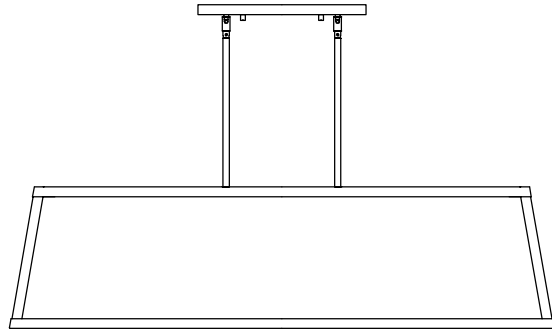

Harrow Collection (FSS18106) Replacement Parts

F3073/5-PN
F3073/5-ORB
F3073/5-BBS