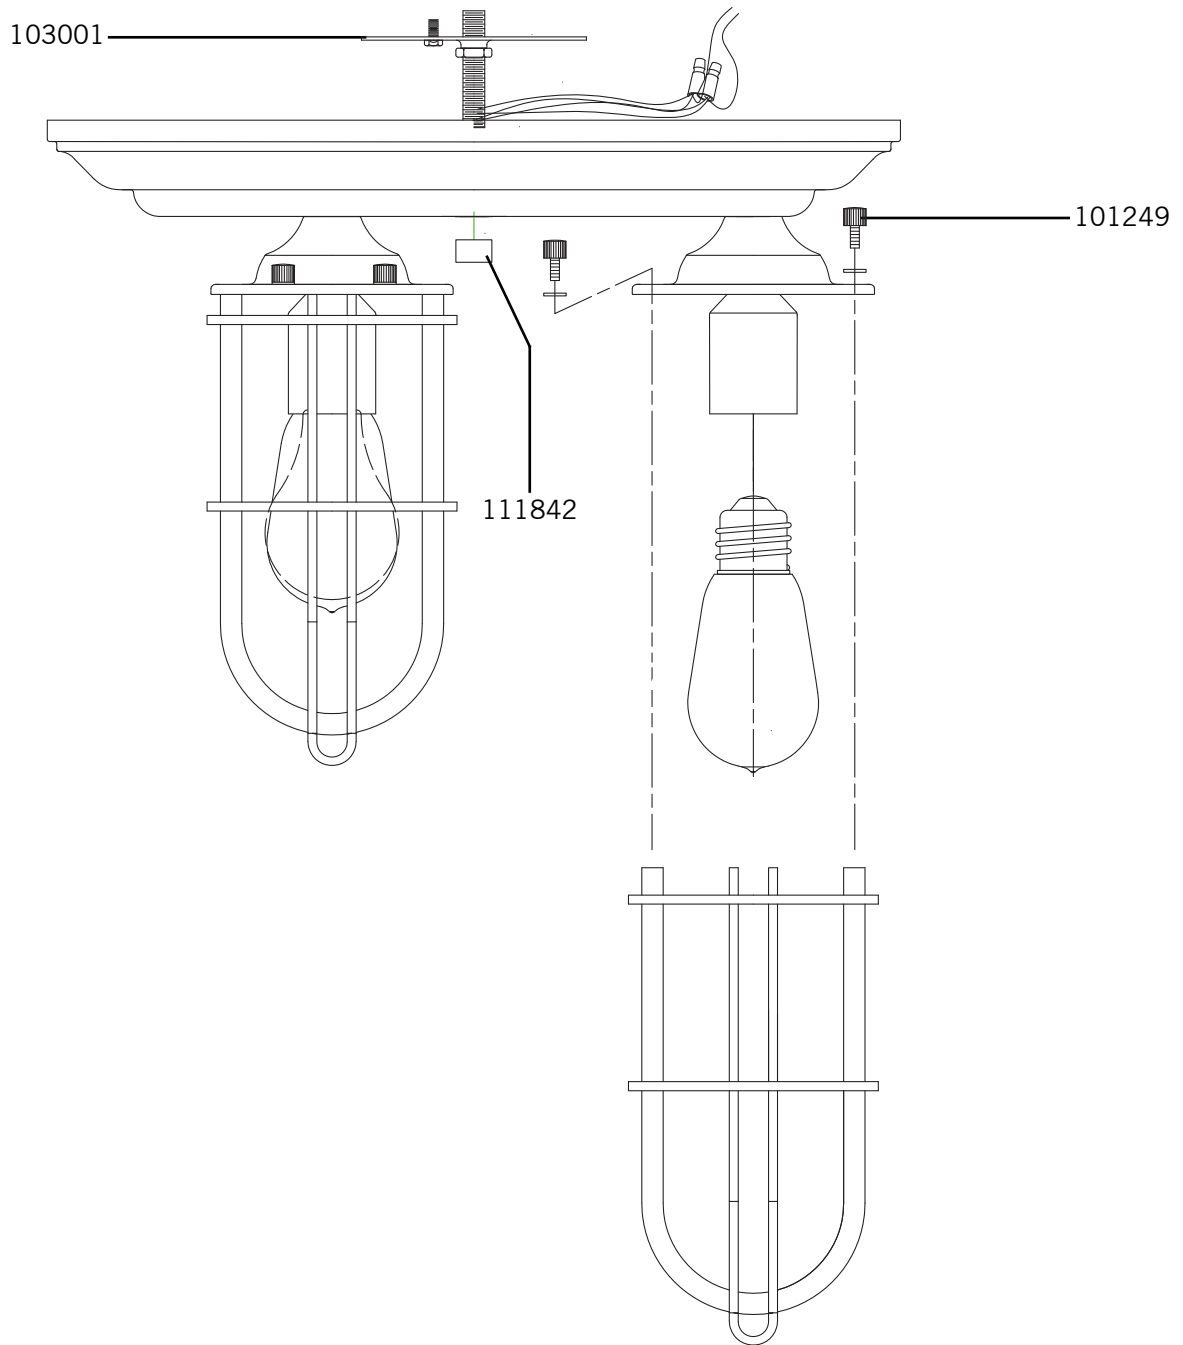

Replacement Parts For **FM378**

Qty.	Part #	Description
	103001	Mounting Strap
	101249	Thumb Screws DAB
	111842	Finial DAB