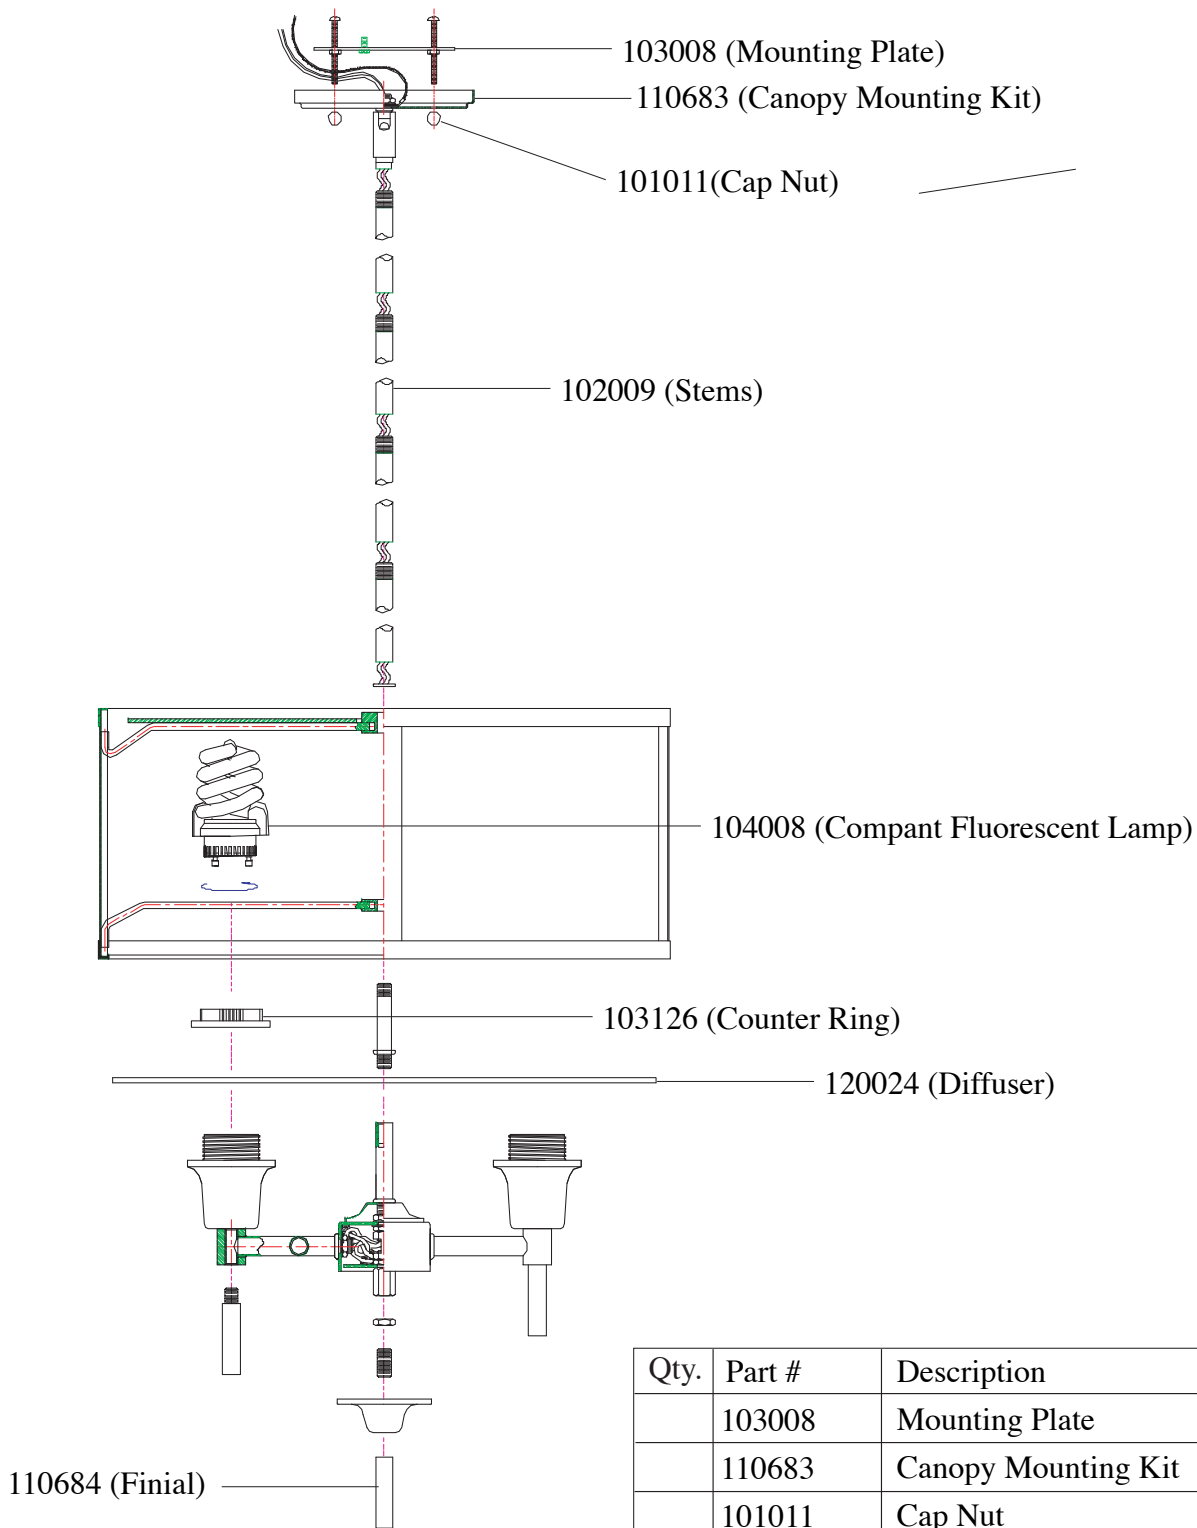

# Replacement Parts For **FES1302/3** 10/09

Qty.	Part #	Description
	103008	Mounting Plate
	110683	Canopy Mounting Kit
	101011	Cap Nut
	102009	Stems
	104008	Compact Fluorescent Lamp
	103126	Counter Ring
	120024	Diffuser
	110684	Finial