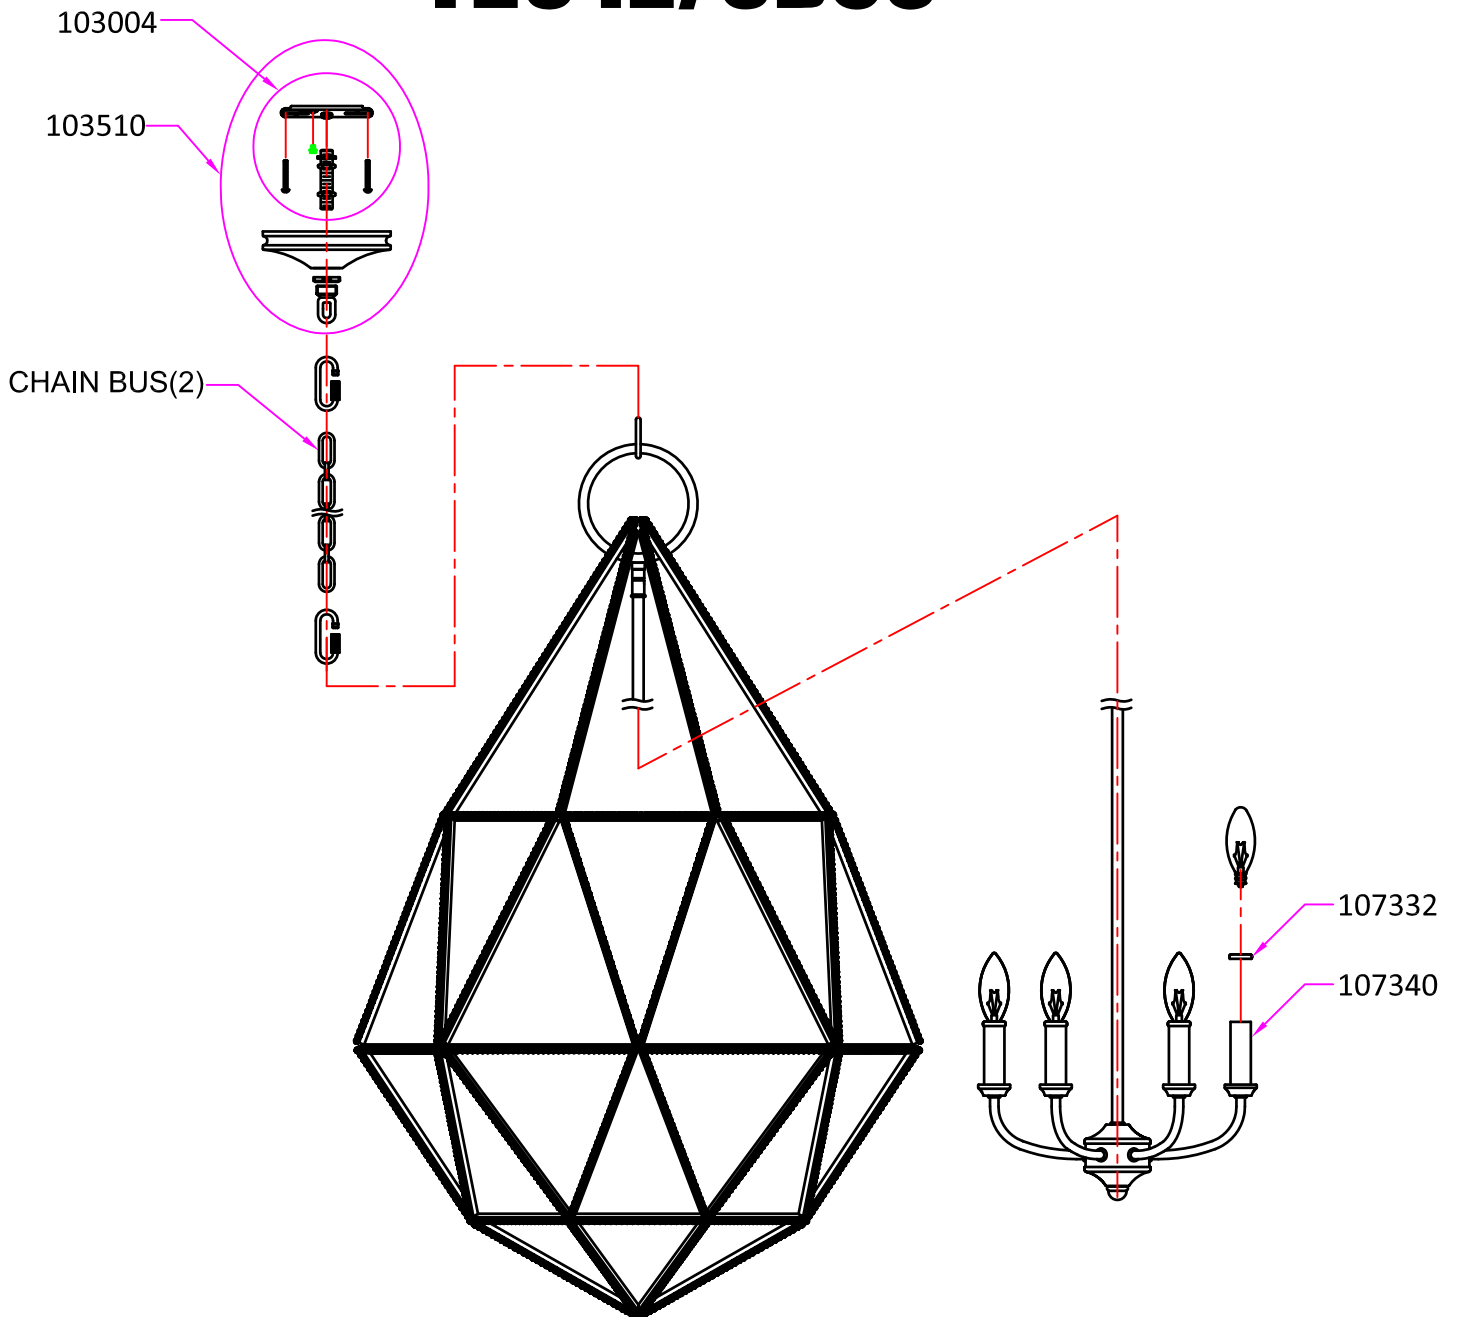

Replacement Parts

F2942/6BUS

Qty.	Part #	Description
	103510	Canopy Kit
	103004	Mounting Plate
	107332	Candle Follower
	107340	Candle Tube BUS
	CHAIN BUS(2)	Chain BUS