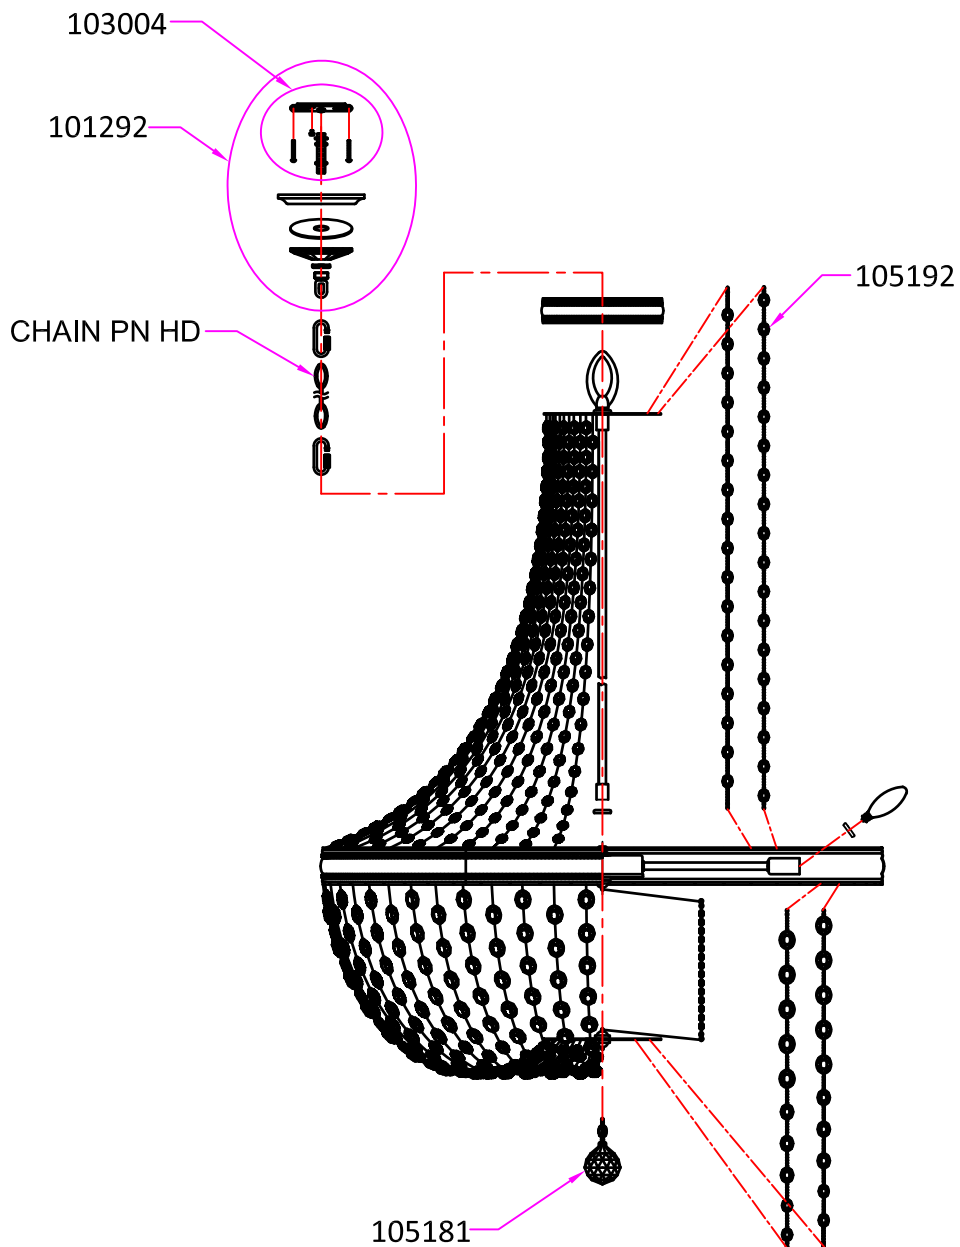

Replacement Parts

F2914/12PN

Qty.	Part #	Description
	101292	Canopy Kit
	103004	Mounting Plate
	105181	Bottom Crystal Kit
	105192	Crystal set PN
	CHAIN PN HD	Ø5.0mm Chain PN