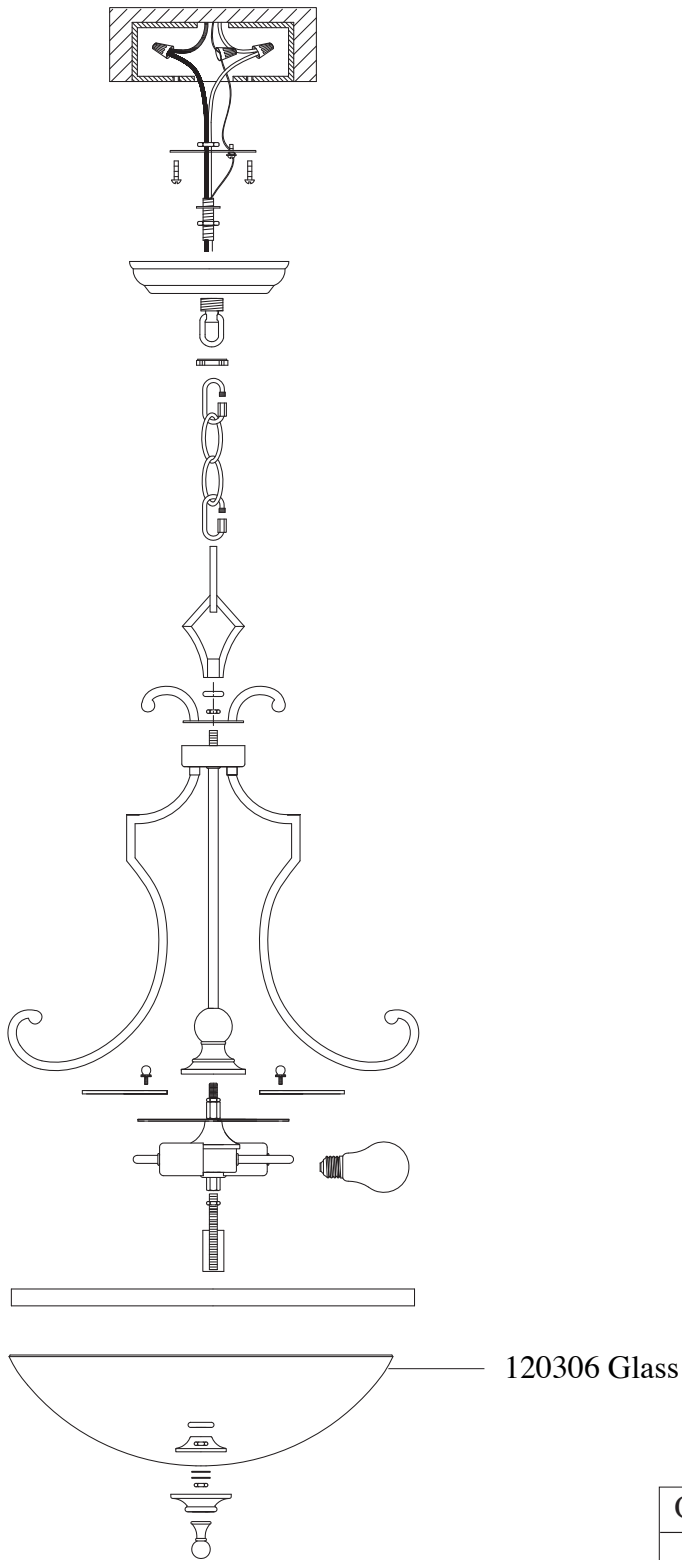

Replacement Parts For

F2571/3

4/10

Qty.	Part #	Description
	120306	Glass

**MURRAY
FEISS**

GENERATION
BRANDS™