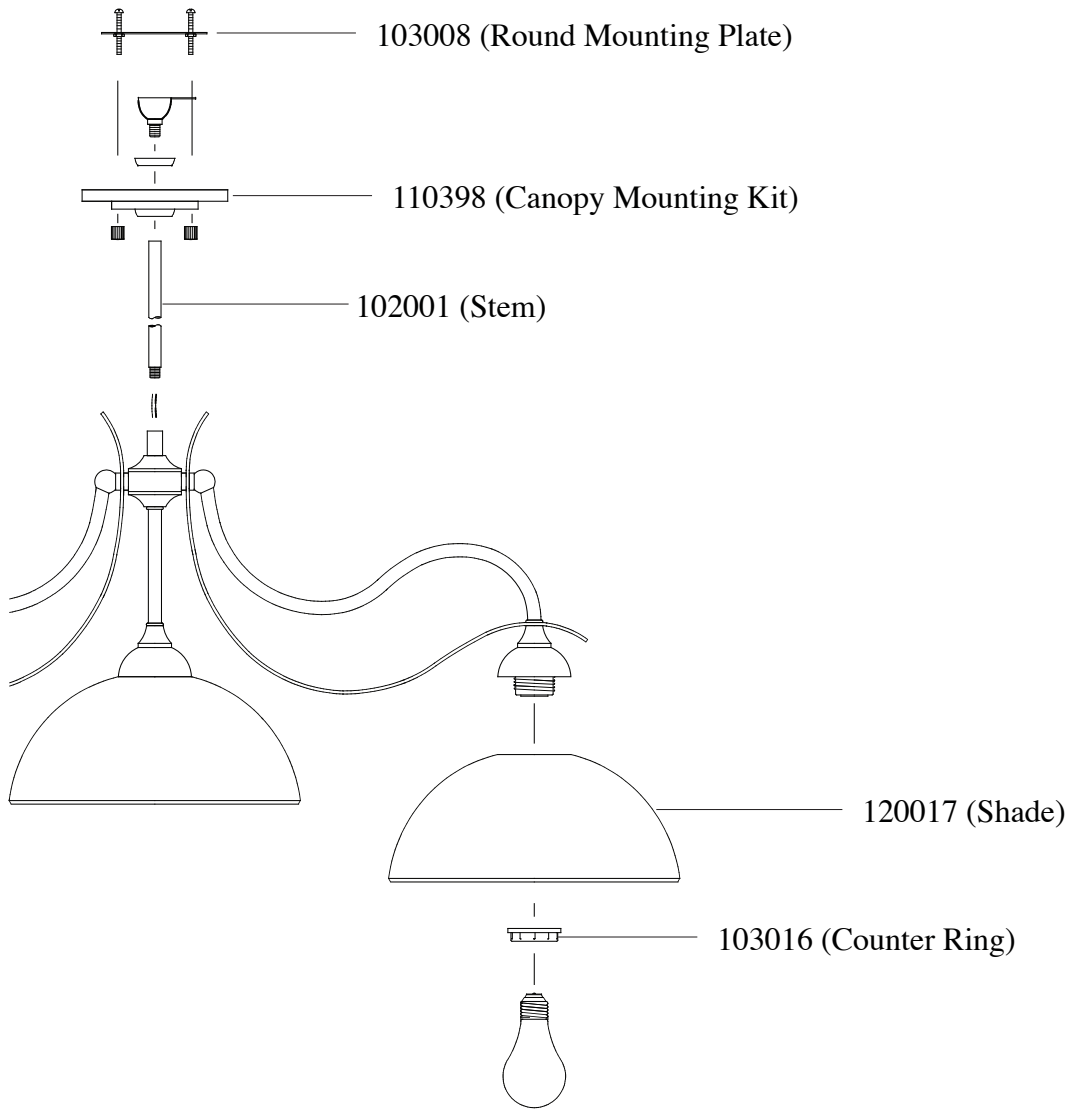

# Replacement Parts For

# F2428/3 10/09

Qty.	Part #	Description
	103008	Round Mounting Plate
	110398	Canopy Mounting Kit
	102001	Stem
	120017	Shade
	103016	Counter Ring

**MURRAY  
FEISS**  
Generation Brands™