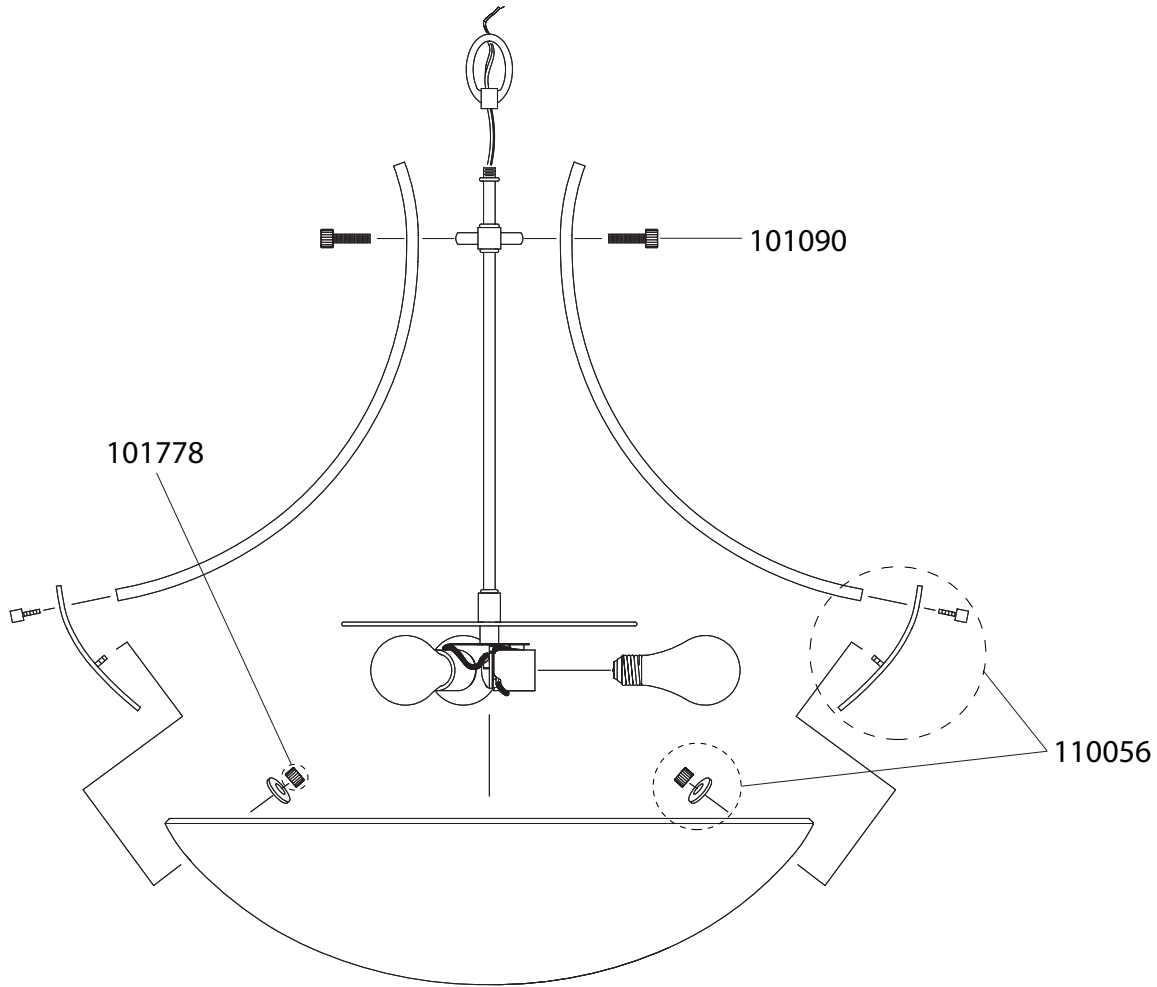

Replacement Parts For

F1889/3

Qty.	Part #	Description
	103013	Canopy Mounting Kit
	Chain	Standard Chain
	101090	Knurled Cap Nut Screws
	101778	Knurled Nuts ORB
	110056	Arm Bracket
		w/ Cap Nuts & Washers