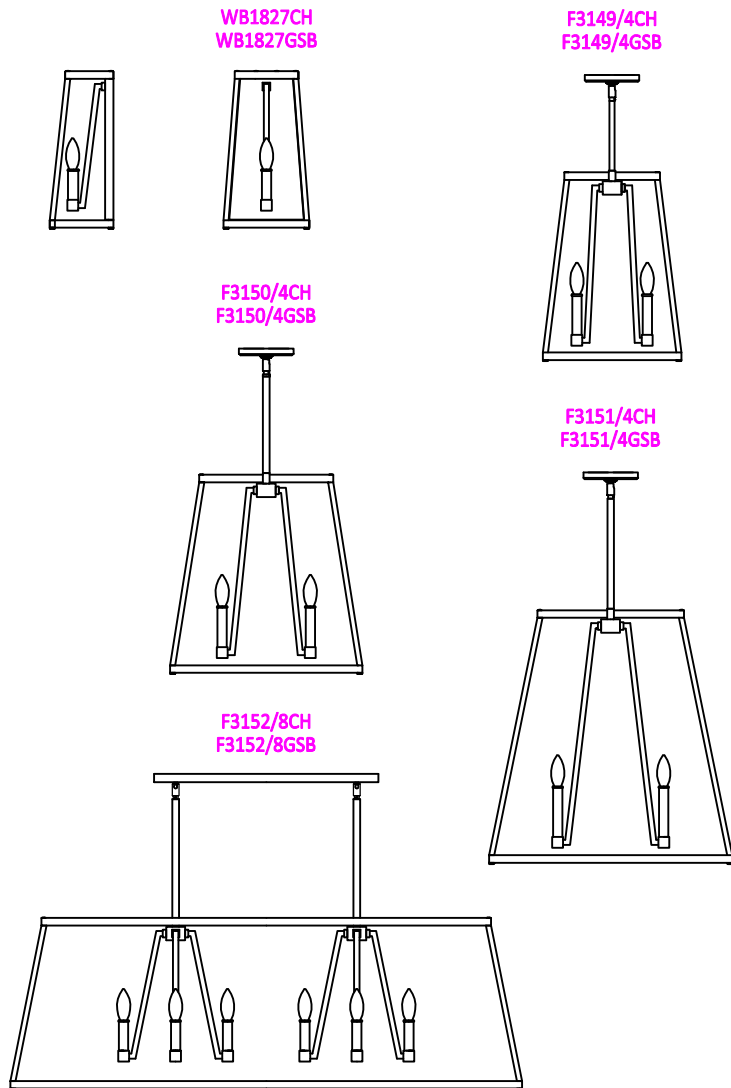

Conant Collection (FSS200) Replacement Parts

All New Replacement Parts:

Part Number	Description	Used On
CKA200-xxx	Canopy Kit,Including Canopy,Mtg bar,Mtg screw,Hex nut(2),RTN,Screw collar and Swivel set	F3149,F3150,F3151
CKB200-xxx	Canopy Kit,Including Canopy,Special Mtg plate lock set,Washer(3),Hex nut(2),Screw(4),Reinforcing plate and Swivel set	F3152
HB200-xxx	Hardware Bag,For Conant Collection	For Conant Collection
STEMKIT-12-XXX	Accessory stem kit including $\phi 1/2"$ X 12"(3pcs) & $\phi 1/2"$ X 6"(1pc)	F3149
STEMKIT-58-XXX	Accessory stem kit including $\phi 5/8"$ X 12"(3pcs) & $\phi 5/8"$ X 6"(1pc)	F3150,F3151,F3152

Part number & detail: