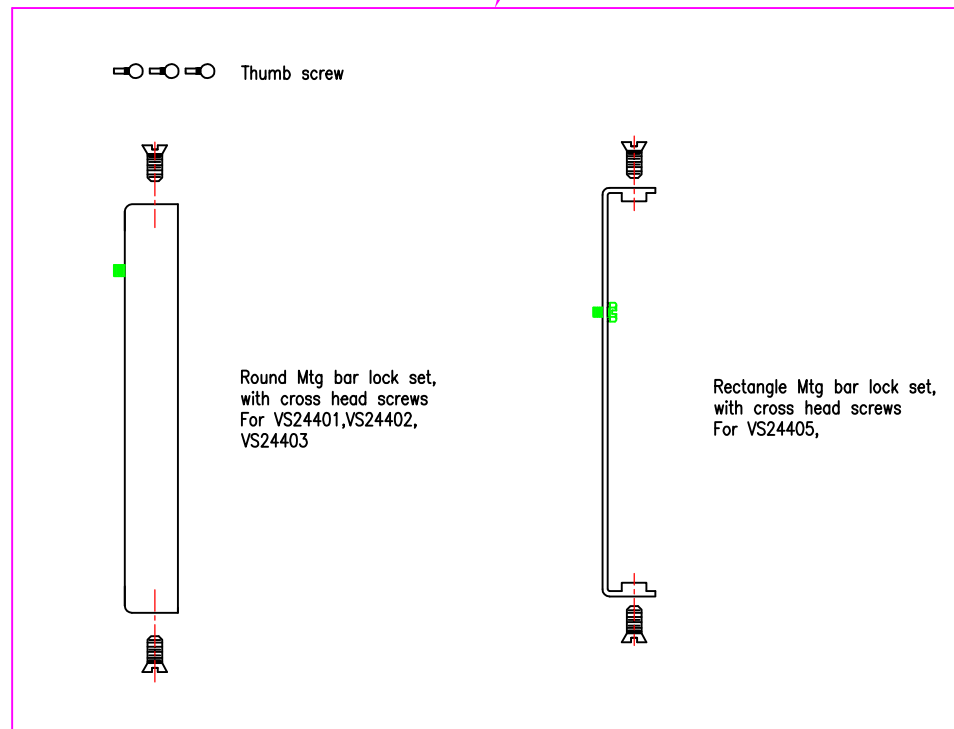

Clara Collection (244) Replacement Parts

All New Replacement Parts:

Part Number	Description	Used On
HB244-XXX	Hardware bag, for Clara collection	For Clara collection
GL244	Glass,ø6 1/4",With 5 7/8" height, Clear seeded	VS24401,VS24402,VS24403,VS24405

Part number & detail:

VS24401CH
VS24401SN
VS24401ORB
VS24401PN/TXB

VS24402CH
VS24402SN
VS24402ORB
VS24402PN/TXB

VS24403CH
VS24403SN
VS24403ORB
VS24403PN/TXB

VS24405CH
VS24405SN
VS24405ORB
VS24405PN/TXB

HB244-SN
HB244-CH
HB244-ORB
HB244-PN

GL244