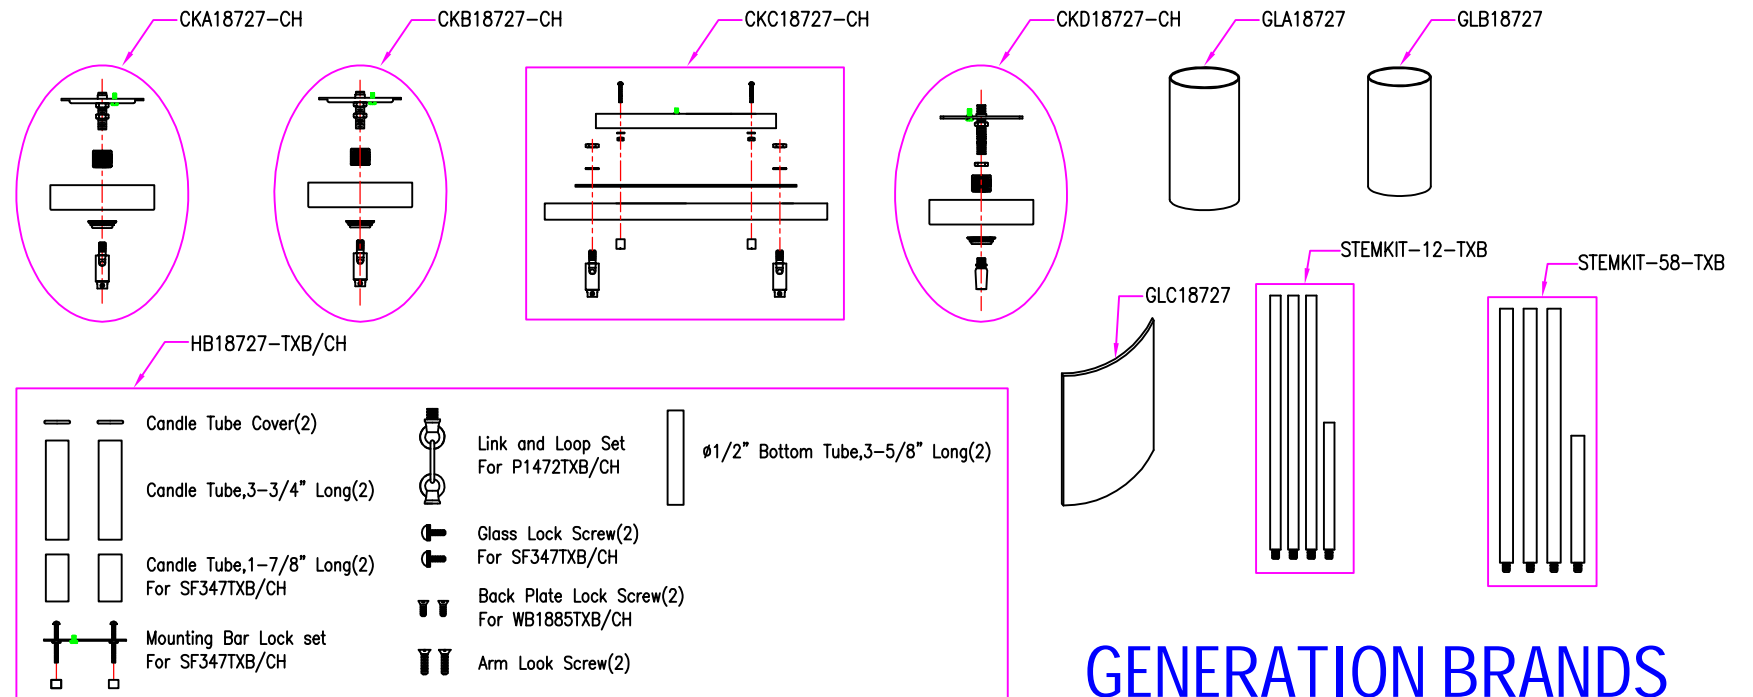

Broderick Collection (FSS18727) Replacement Parts

WB1885TXB/CH

SF347TXB/CH

P1472TXB/CH

F3225/6TXB/CH

F3226/9TXB/CH

F3228/15TXB/CH

F3227/10TXB/CH

All New Replacement Parts:

Part Number	Description	Used On
CKA18727-CH	Canopy Kit,Including Canopy,Mtg bar,Hex nut(1/8 I.P. 2PCS),RTN(1/8 I.P.),Screw collar set and Swivel	F3225/6,F3226/9
CKB18727-CH	Canopy Kit,Including Canopy,Mtg bar,Hex nut(1/4 I.P. 2PCS),RTN(1/4 I.P.),Screw collar set and Swivel	F3228/15
CKC18727-CH	Canopy Kit,Including Canopy&Reinforcing Plate,Special Mtg bar lock Set,Finial Nut,Hex nut,Washer and Swivel	F3227/10
CKD18727-CH	Canopy Kit,Including Canopy,Mtg bar,Hex nut,RTN,Screw collar set and Swivel	P1472
HB18727-TXB/CH	Hardware bag,For Broderick Collection	For Broderick Collection
GLA18727	Glass,φ2-3/4", with 8" height	P1472,F3225/6,F3226/9,F3227/10,F3228/15
GLB18727	Glass,φ2-3/8", with 8" height	WB1885
GLC18727	Glass Panel,W 9-5/8", E 2" with 5-3/4" height	SF347T
STEMKIT-12-TXB	Accessory stem kit including φ1/2" X 12"(3pcs) & φ1/2" X 6"(1pc)	F3225/6,F3226/9,F3227/10,P1472
STEMKIT-58-TXB	Accessory stem kit including φ5/8" X 12"(3pcs) & φ5/8" X 6"(1pc)	F3228/15

Part number & detail:

GENERATION BRANDS