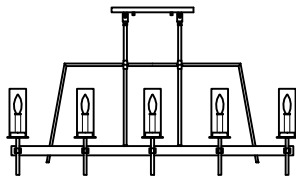

Broderick Collection (FSS18727) Replacement Parts

WB1885TXB/CH

SF347TXB/CH

P1472TXB/CH

F3225/6TXB/CH

F3226/9TXB/CH

F3228/15TXB/CH

F3227/10TXB/CH

All New Replacement Parts:

Part Number	Description	Used On
CKA18727-CH	Canopy Kit,Including Canopy,Mtg bar,Hex nut(1/8 I.P. 2PCS),RTN(1/8 I.P.),Screw collar set and Swivel	F3225/6,F3226/9
CKB18727-CH	Canopy Kit,Including Canopy,Mtg bar,Hex nut(1/4 I.P. 2PCS),RTN(1/4 I.P.),Screw collar set and Swivel	F3228/15
CKC18727-CH	Canopy Kit,Including Canopy&Reinforcing Plate,Special Mtg bar lock Set,Finial Nut,Hex nut,Washer and Swivel	F3227/10
CKD18727-CH	Canopy Kit,Including Canopy,Mtg bar,Hex nut,RTN,Screw collar set and Swivel	P1472
HB18727-TXB/CH	Hardware bag,For Broderick Collection	For Broderick Collection
GLA18727	Glass,φ2-3/4", with 8" height	P1472,F3225/6,F3226/9,F3227/10,F3228/15
GLB18727	Glass,φ2-3/8", with 8" height	WB1885
GLC18727	Glass Panel,W 9-5/8", E 2" with 5-3/4" height	SF347T
STEMKIT-12-TXB	Accessory stem kit including φ1/2" X 12"(3pcs) & φ1/2" X 6"(1pc)	F3225/6,F3226/9,F3227/10,P1472
STEMKIT-58-TXB	Accessory stem kit including φ5/8" X 12"(3pcs) & φ5/8" X 6"(1pc)	F3228/15