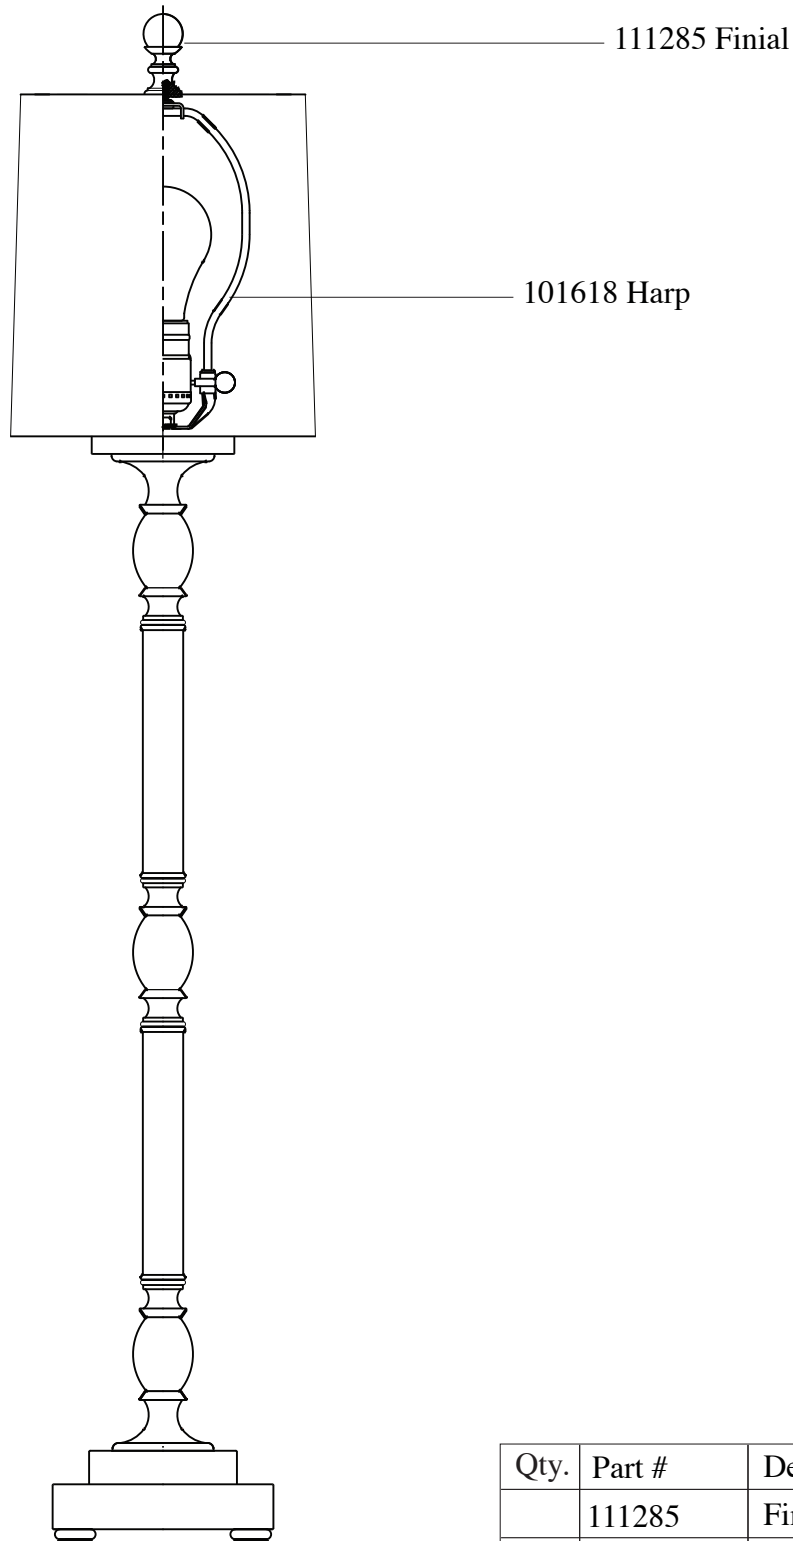

Replacement Parts For

9947 7/10

Qty.	Part #	Description
	111285	Finial
	101618	Harp

**MURRAY
FEISS**

GENERATION
BRANDS™ 